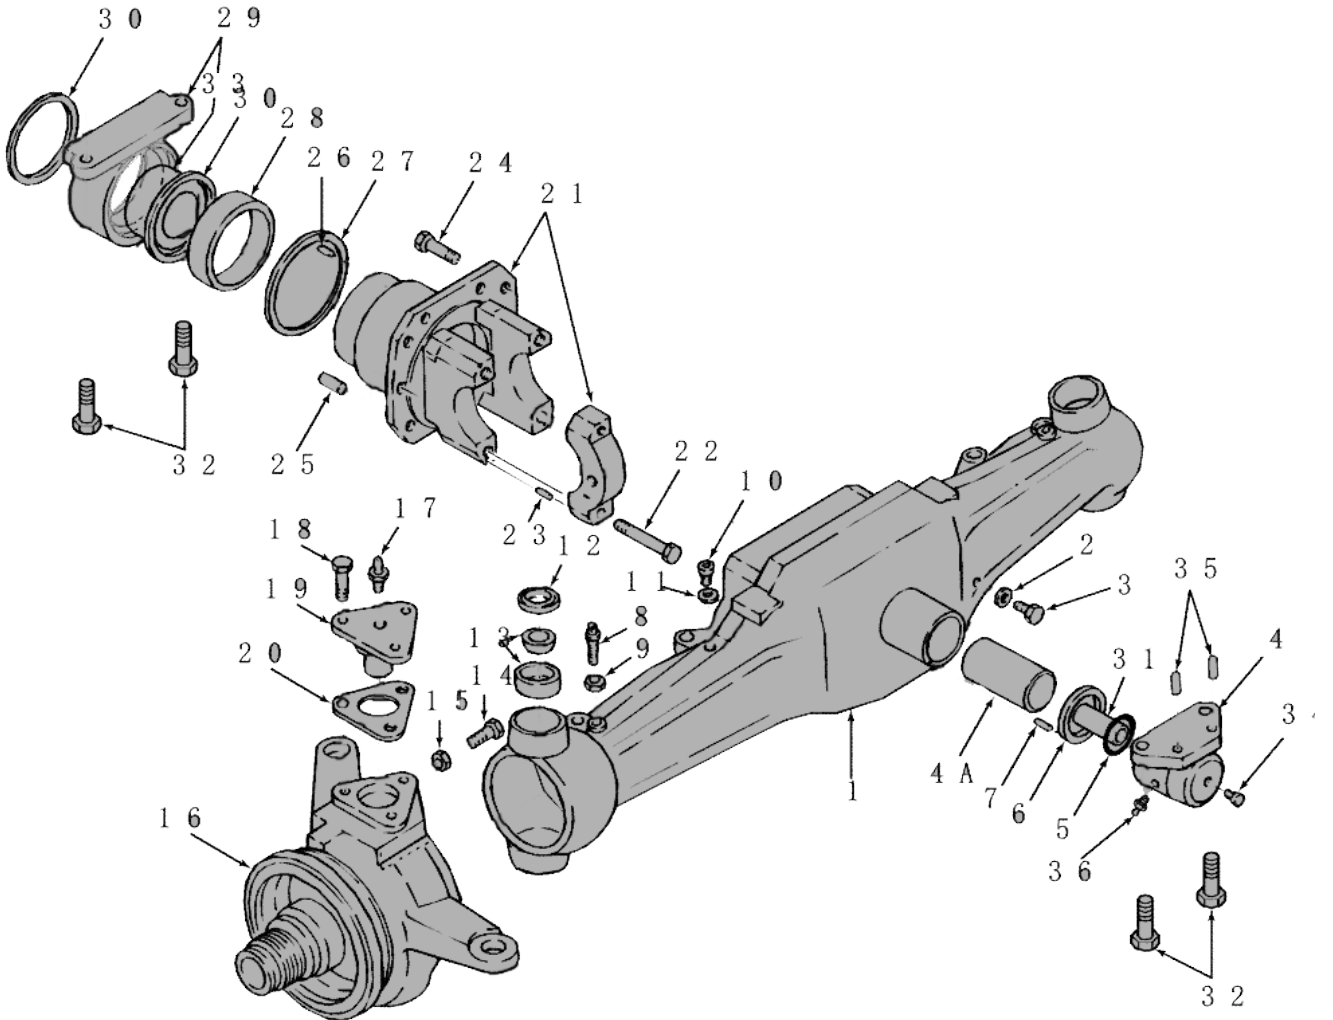

IMAGE	DESCRIPTIONS	PART NUMBER	TRACTOR MODELS
8.4 FRT AXLE (4WD) - CARRARD AXLE 40 SERIES 5640 (10)