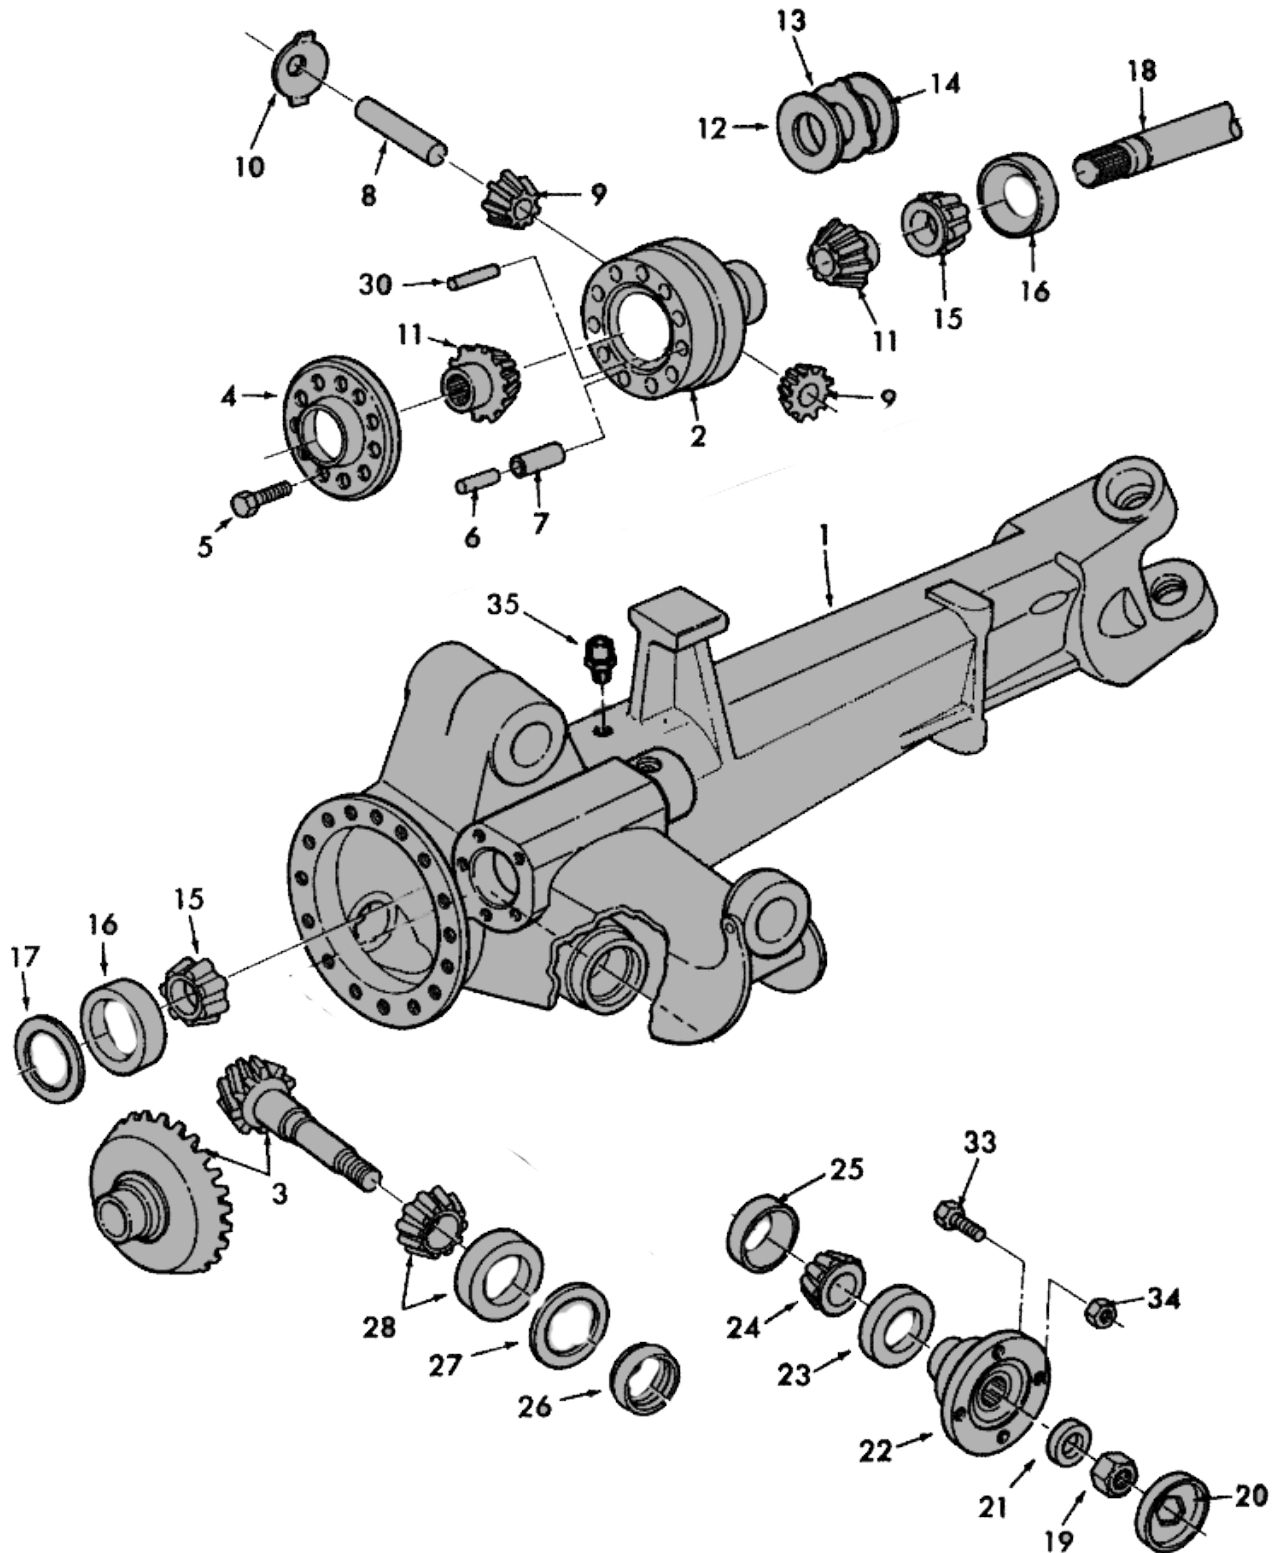

IMAGE	DESCRIPTIONS	PART NUMBER	TRACTOR MODELS
8.1 FRT AXLE (4WD) - ZF AXLE 10 SERIES 6610/ZF 335 (1)