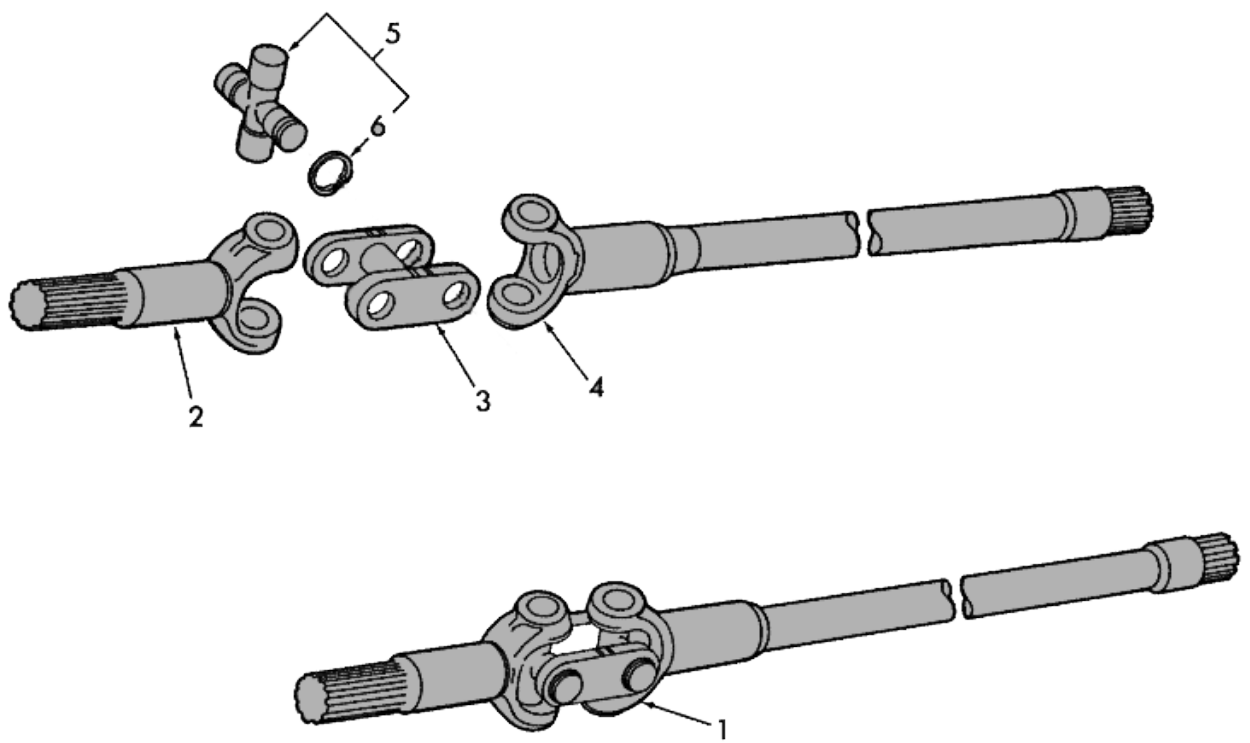

IMAGE	DESCRIPTIONS	PART NUMBER	TRACTOR MODELS
<b>8.2 FRT AXLE (4WD) - CARRARD AXLE 10 SERIES 6610/CARRARD AXLE (5)</b>			

IMAGE REF	DESCRIPTIONS	PART NUMBER	TRACTOR MODELS
<b>8.2 FRT AXLE (4WD) - CARRARD AXLE 10 SERIES 6610/CARRARD AXLE (5)</b>			
1	SHAFT	CAR118613	Drive, 5610, 6410, 6610 Start Year: 01-JUL-87
	SHAFT	CAR121566	Drive, 6810, 7610, 7710 Start Year: 01-FEB-87
	SHAFT	CAR140960	Drive, 6810, 7610, 7710 Start Year: 01-FEB-87
2	FORK	CAR40760	5610, 6410, 6610, Start Year: 01-JUL-87
	FORK	CAR40786	6810, 7610, 7710, Start Year: 01-FEB-87
	SHAFT	CAR40821	Fork, 6810, 7610, 7710 Start Year: 01-FEB-87
3	FORK	CAR116153	Body, Central, 5610, 6410, 6610 Start Year: 01-JUL-87
	BODY	CAR40764	Central, 6810, 7610, 7710 Start Year: 01-FEB-87
	BODY	CAR40824	Central, 6810, 7610, 7710 Start Year: 01-FEB-87
4	LEVER	CAR40762	Fork, 5610, 6410, 6610 Start Year: 01-JUL-87
	FORK	CAR40806	6810, 7610, 7710, Start Year: 01-FEB-87
	SHAFT	CAR44175	Fork, 6810, 7610, 7710 Start Year: 01-FEB-87
5	SPIDER	CAR107625	5610, 6710, 7610, 7710, 7810 Distance Across Caps is 74.58mm, Cap Dia. Is 2.93mm, Start Year: 01-JUL-87
	SPIDER	CAR116859	5610, 6710, 7610, 7710, 7810 Start Year: 01-FEB-87
	SPIDER	9968059	5610, 6710, 7610, 7710, 7810 Distance across Caps 73.51mm, Cap Dia. 27.02mm, Start Year: 01-FEB-87
6	SNAP RING	CAR40181	5610, 6710, 7610, 7710, 7810 Ring, Snap