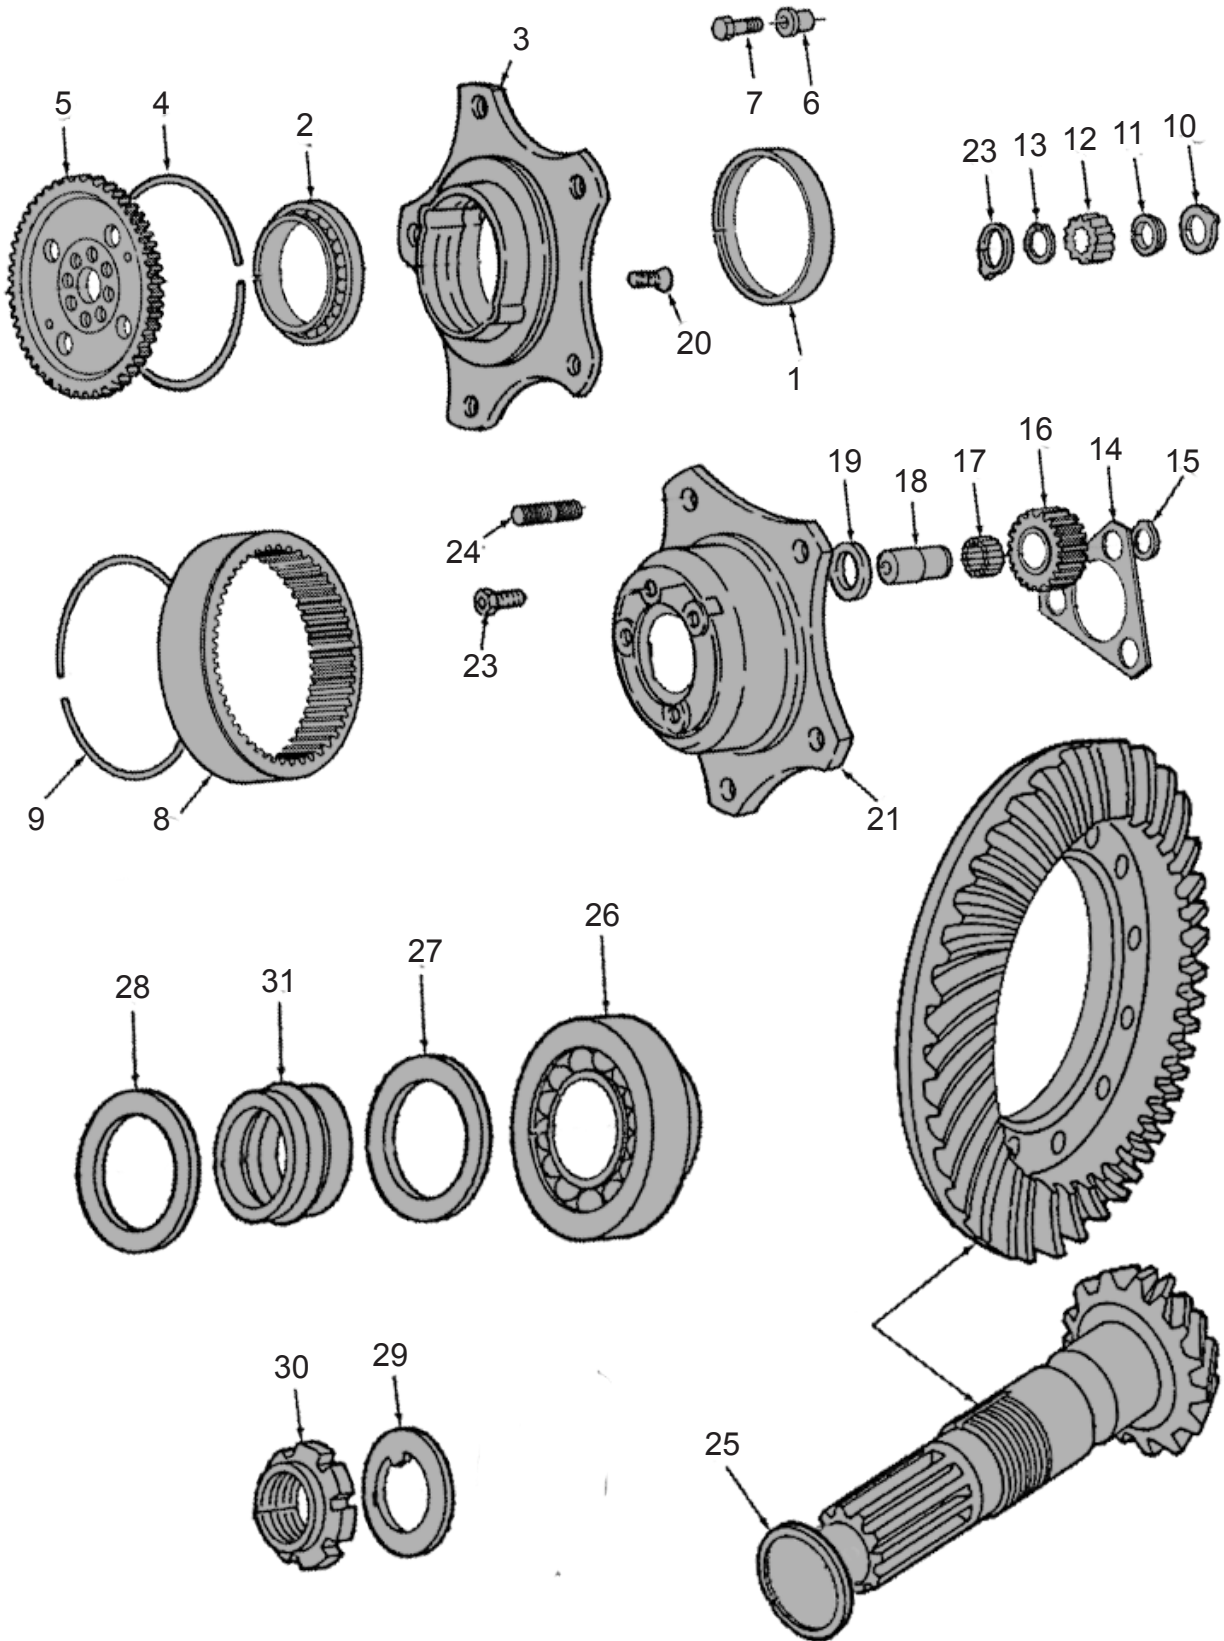

IMAGE	DESCRIPTIONS	PART NUMBER	TRACTOR MODELS
8.3 FRT AXLE (4WD) - CARRARD AXLE 40 SERIES 5640 (4)