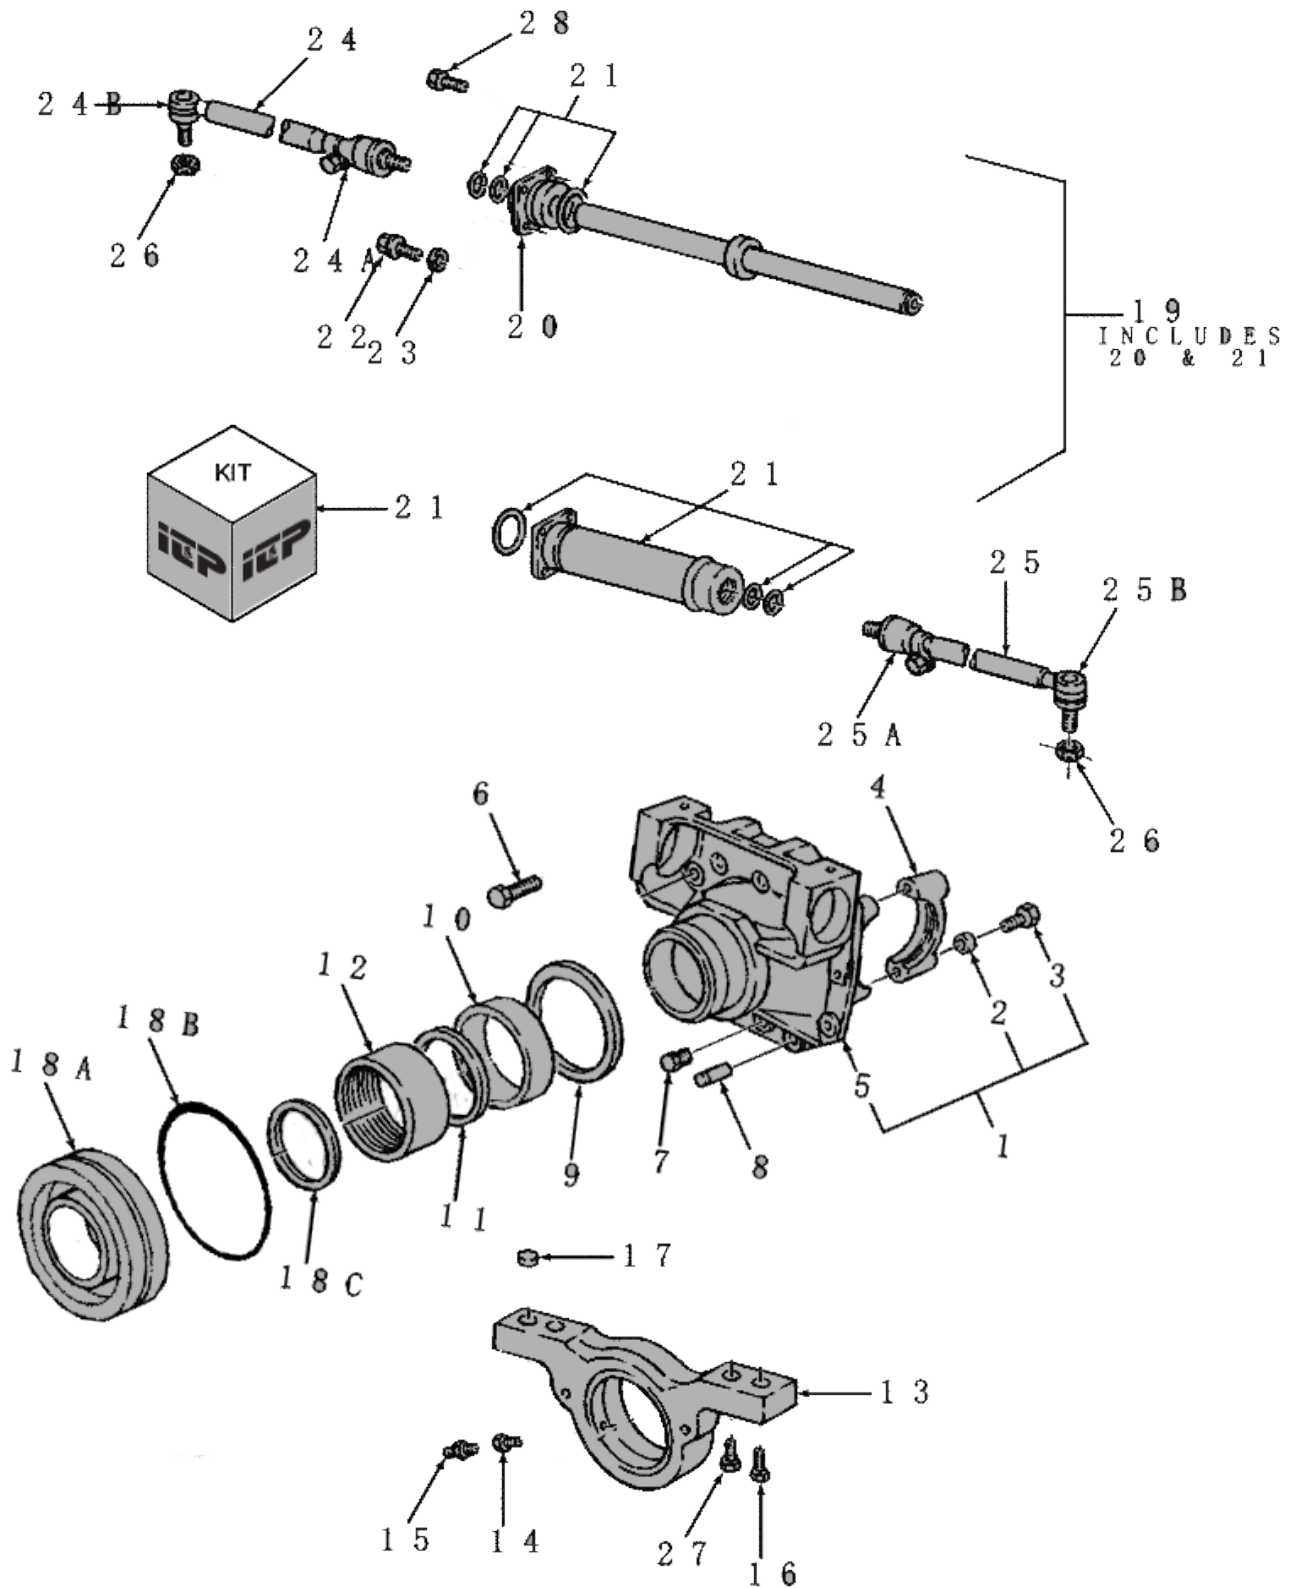

IMAGE	DESCRIPTIONS	PART NUMBER	TRACTOR MODELS

8.3 FRT AXLE (4WD) - CARRARD AXLE 40 SERIES 5640 (2)