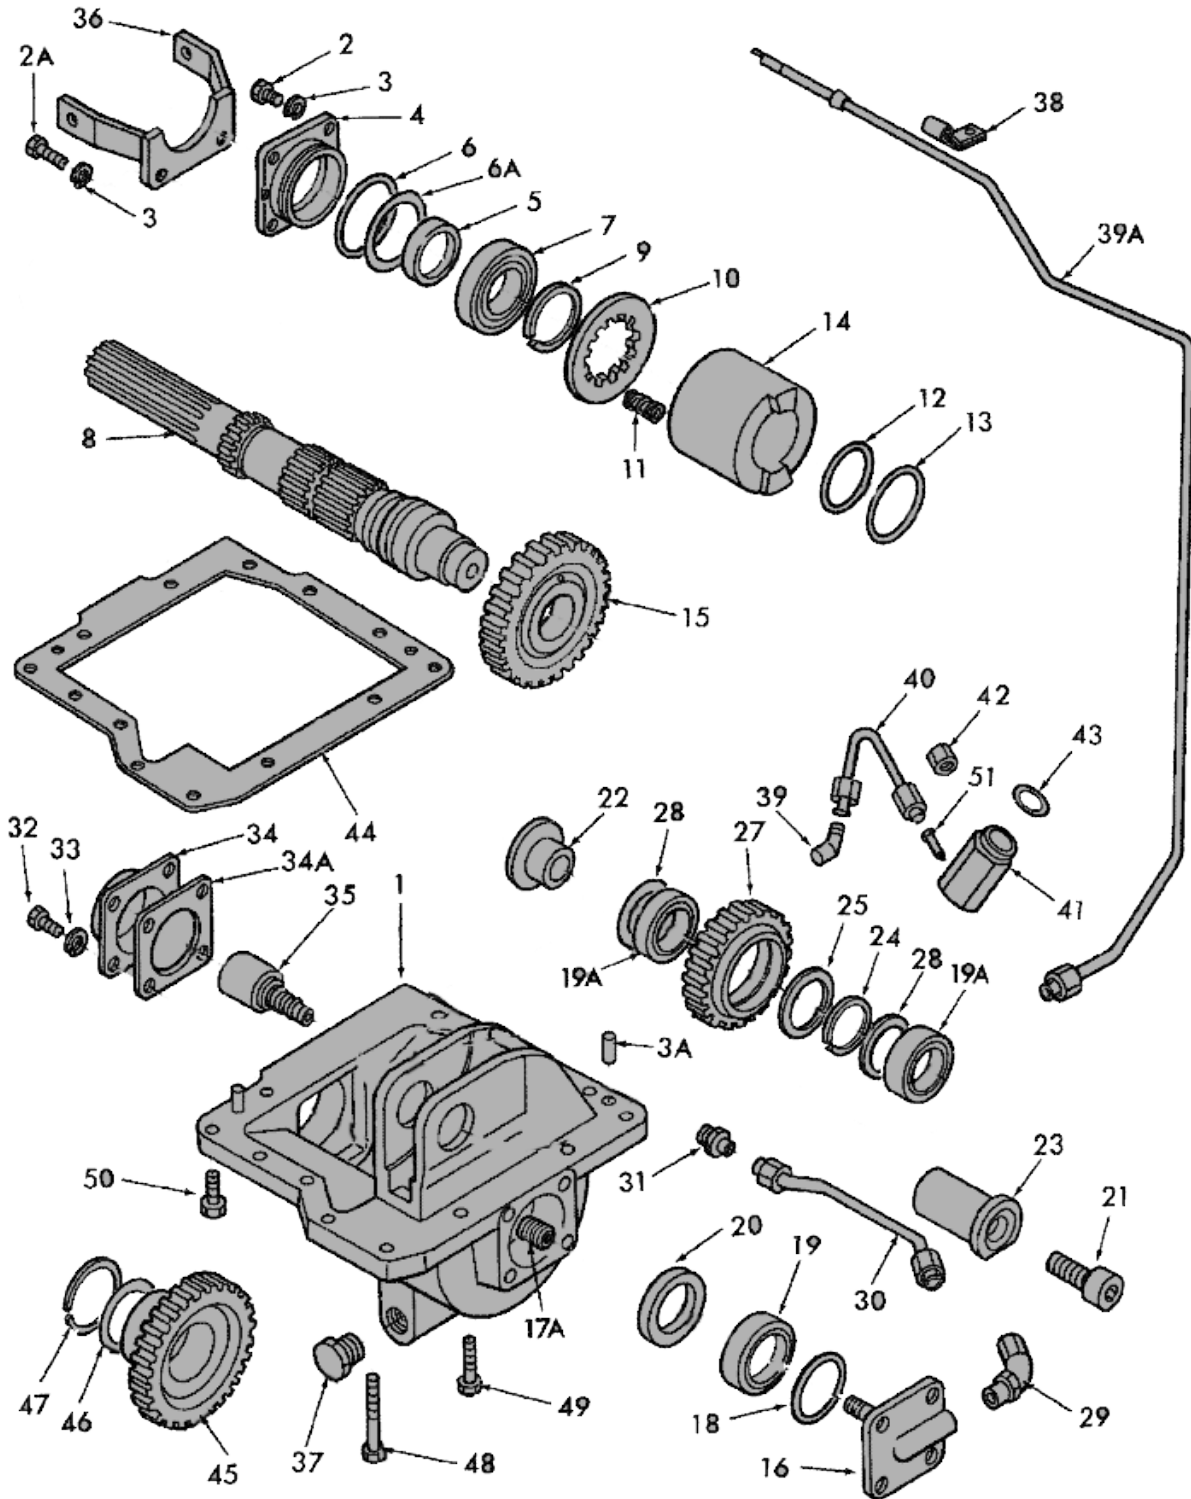

IMAGE	DESCRIPTIONS	PART NUMBER	TRACTOR MODELS
<b>8.2 FRT AXLE (4WD) - CARRARD AXLE 10 SERIES 6610/CARRARD AXLE (7)</b>			

IMAGE REF	DESCRIPTIONS	PART NUMBER	TRACTOR MODELS
<b>8.2 FRT AXLE (4WD) - CARRARD AXLE 10 SERIES 6610/CARRARD AXLE (7)</b>			
1	CASE	CAR122553	5110, 5610, 6410, 6610, 6810, 7610, 7710 Assy., Drop Box, W/1.332-1.363 Ratio 43/44 or 43/43, Start Year: 01-FEB-87
	HOUSING	CAR122554	5610, 6710, 7610, 7710, 7810 Case Assy., Drop Box, W/1.395 Ratio, 43/42, Start Year: 01-FEB-87
	CASE	CAR123385	5610, 6710, 7610, 7710, 7810 7610 Mudder, 49/49 Start Year: 01-SEP-87
2	BOLT	9846677	5610, 6710, 7610, 7710, 7810 Screw, Cap, HH, CL 10.9, M10 x 1.5 x 25, Start Year: 01-FEB-87
2A	BOLT	9706704	5610, 6710, 7610, 7710, 7810 HH, CL 8.8, M10 x 1.5 x 35 Start Year: 01-FEB-87
3	WASHER	9706704	5610, 6710, 7610, 7710, 7810 WASHER, LOCK, , D10-DIN127 M10 Start Year: 01-FEB-87
3A	DOWEL	9706704	5610, 6710, 7610, 7710, 7810 Pin, Centering M10 x 25 Start Year: 01-FEB-87
4	COVER	CAR119906	5610, 6710, 7610, 7710, 7810 Front, Start Year: 01-FEB-87
5	SHAFT SEAL	CAR119906	5610, 6710, 7610, 7710, 7810 Seal, Oil, 40 x 55 x 10 Start Year: 01-FEB-87
6	O-RING	CAR119906	5610, 6710, 7610, 7710, 7810 144, 90 Duro, 2.487" ID x .103" Thk, 2-144, Start Year: 01-FEB-87
6A	SHIM	CAR127592	5610, 6710, 7610, 7710, 7810 Start Year: 01-FEB-87
	SHIM	CAR30059	5610, 6710, 7610, 7710, 7810 Start Year: 01-FEB-87
	SHIM	9968080	5610, 6710, 7610, 7710, 7810 Start Year: 01-FEB-87
	SHIM	11067776	5610, 6710, 7610, 7710, 7810 Start Year: 01-FEB-87
7	BEARING ASSY	CAR116458	5610, 6710, 7610, 7710, 7810 Bearing, 32008X, Start Year: 01-FEB-87
8	SHAFT	9968083	5610, 6710, 7610, 7710, 7810 Drop Box 18 T/24 T, Start Year: 01-FEB-87