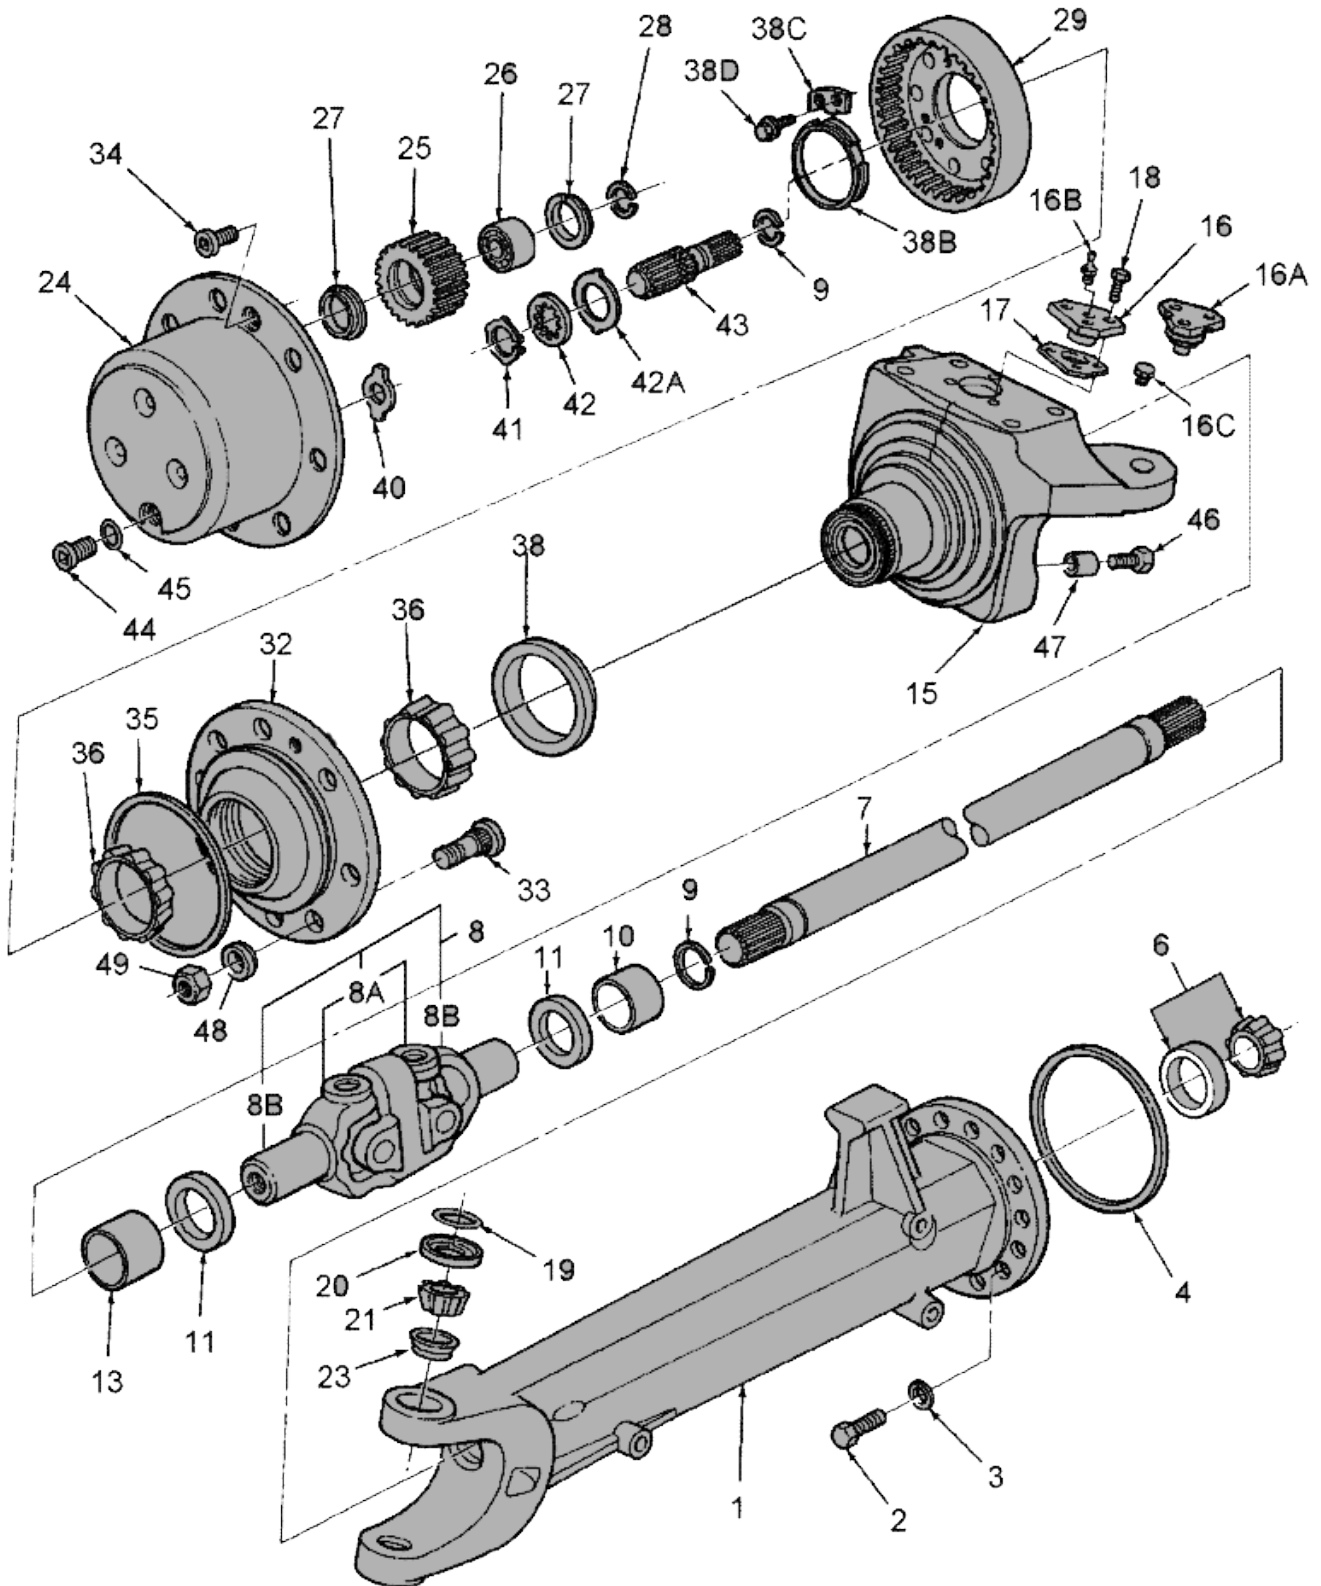

IMAGE	DESCRIPTIONS	PART NUMBER	TRACTOR MODELS
<b>8.1 FRT AXLE (4WD) - ZF AXLE 10 SERIES 6610/ZF 335 (2)</b>			

IMAGE REF	DESCRIPTIONS	PART NUMBER	TRACTOR MODELS
<b>8.1 FRT AXLE (4WD) - ZF AXLE 10 SERIES 6610/ZF 335 (2)</b>			
1	HOUSING	ZP4472352115	5110,5610,6410,6610,6810,7610 Years: 01-MAY-84-31-MAR-85
	HOUSING	ZP4472352064	5110,5610,6410,6610,6810,7610 Years: 01-APR-85-31-JAN-87
2	BOLT	ZP0636016171	5110,5610,6410,6610,6810,7610 Years: 01-MAY-84-31-JAN-87
3	WASHER	E1NN3N268AA	5110,5610,6410,6610,6810,7610 Years: 01-MAY-84-31-JAN-87
4	SEAL	E1NN3N267AA	5110,5610,6410,6610,6810,7610 Years: 01-MAY-84-31-JAN-87
6	BEARING ASSY	86512015	5110,5610,6410,6610,6810,7610 Cup & Cone, Years: 01-MAY-84-31-JAN-87
7	SHAFT	ZP4472352111	5110,5610,6410,6610,6810,7610 718 mm, Years: 01-MAY-84-31-JAN-87
8	UNIVERSAL JOINT	ZP7029910301	5110,5610,6410,6610,6810,7610 Joint Assy., Years: 01-MAY-84-31-JAN-87
8A	KIT	ZP0501205345	5110,5610,6410,6610,6810,7610 U-Joint, Use W/ZP0501205313, W/Lube Fitting Years: 01-MAY-84-31-JAN-87
	KIT	ZP7029457210	5110,5610,6410,6610,6810,7610 U-Joint, Use W/ZP0501205313, W/O Lube Fitting Years: 01-MAY-84-31-JAN-87
8B	YOKE	ZP0501315864	5110,5610,6410,6610,6810,7610 Single, Years: 01-MAY-84-31-MAY-89
9	SNAP RING	ZP4472352082	5110,5610,6410,6610,6810,7610 Retainer, Years: 01-MAY-84-31-JAN-87
10	DRIVE BUSHING	87791108	5110,5610,6410,6610,6810,7610 Bushing, Years: 01-MAY-84-31-JAN-87
11	SEAL	ZP0750110134	5110,5610,6410,6610,6810,7610 Years: 01-MAY-84-31-JAN-87
13	DRIVE BUSHING	87791108	5110,5610,6410,6610,6810,7610 Bushing, Years: 01-MAY-84-31-JAN-87
15	SPINDLE	ZP4472352117	5110,5610,6410,6610,6810,7610 RH, Years: 01-MAY-84-31-MAR-85