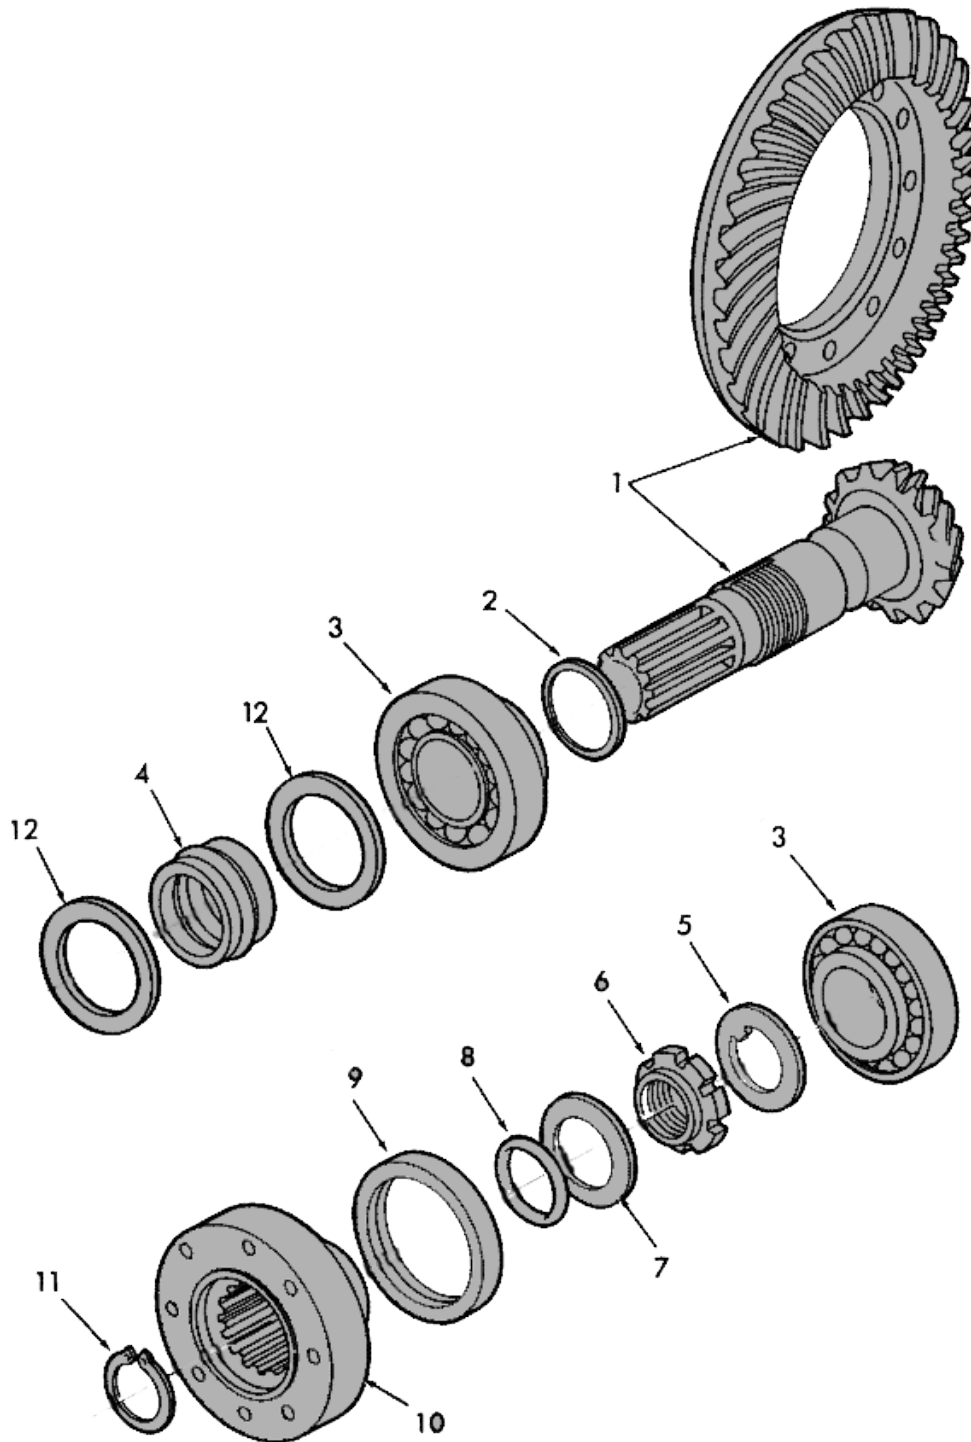

IMAGE	DESCRIPTIONS	PART NUMBER	TRACTOR MODELS
<b>8.2 FRT AXLE (4WD) - CARRARD AXLE 10 SERIES 6610/CARRARD AXLE (3)</b>			

IMAGE REF	DESCRIPTIONS	PART NUMBER	TRACTOR MODELS
<b>8.2 FRT AXLE (4WD) - CARRARD AXLE 10 SERIES 6610/CARRARD AXLE (3)</b>			
1	GEAR SET	CAR65598	5610, 6710, 7610, 7710, 7810 Bevel Gear/Pinion Set, Z = 11/32, Includes: Ref. 5 & 6, Start Year: 01-FEB-87
2	SHIM	9968037	5610, 6710, 7610, 7710, 7810 Start Year: 01-FEB-87
	SPACER	CAR132266	5610, 6710, 7610, 7710, 7810 Shim, M2.60, Start Year: 01-FEB-87
	SHIM	CAR132267	5610, 6710, 7610, 7710, 7810 M2.70, Start Year: 01-FEB-87
	SHIM	9968040	5610, 6710, 7610, 7710, 7810 Start Year: 01-FEB-87
	SPACER	CAR132269	5610, 6710, 7610, 7710, 7810 Shim, M2.90, Start Year: 01-FEB-87
	SHIM	CAR132270	5610, 6710, 7610, 7710, 7810 Spacer, 3.00mm, Start Year: 01-FEB-87
	SHIM	9968043	5610, 6710, 7610, 7710, 7810 Start Year: 01-FEB-87
	SHIM	CAR132272	5610, 6710, 7610, 7710, 7810 M3.20, Start Year: 01-FEB-87
	SHIM	CAR98242	5610, 6710, 7610, 7710, 7810 3.30mm, Start Year: 01-FEB-87
	SHIM	CAR132274	5610, 6710, 7610, 7710, 7810 Spacer, 3.40mm, Start Year: 01-FEB-87
3	TAPERED BEARING	28042230	5610, 6710, 7610, 7710, 7810 BEARING, ROLLER, TAPERED, 40 x 90 x 25, Start Year: 01-FEB-87
4	SPACER	CAR125806	5610, 6710, 7610, 7710, 7810 Start Year: 01-FEB-87
5	WASHER	CAR113717	5610, 6710, 7610, 7710, 7810 Washer, Lock, Start Year: 01-FEB-87
6	RING NUT	9968032	5610, 6710, 7610, 7710, 7810 NUT, RING, M40, Start Year: 01-FEB-87
7	WASHER	CAR123402	5610, 6710, 7610, 7710, 7810 Start Year: 01-FEB-87