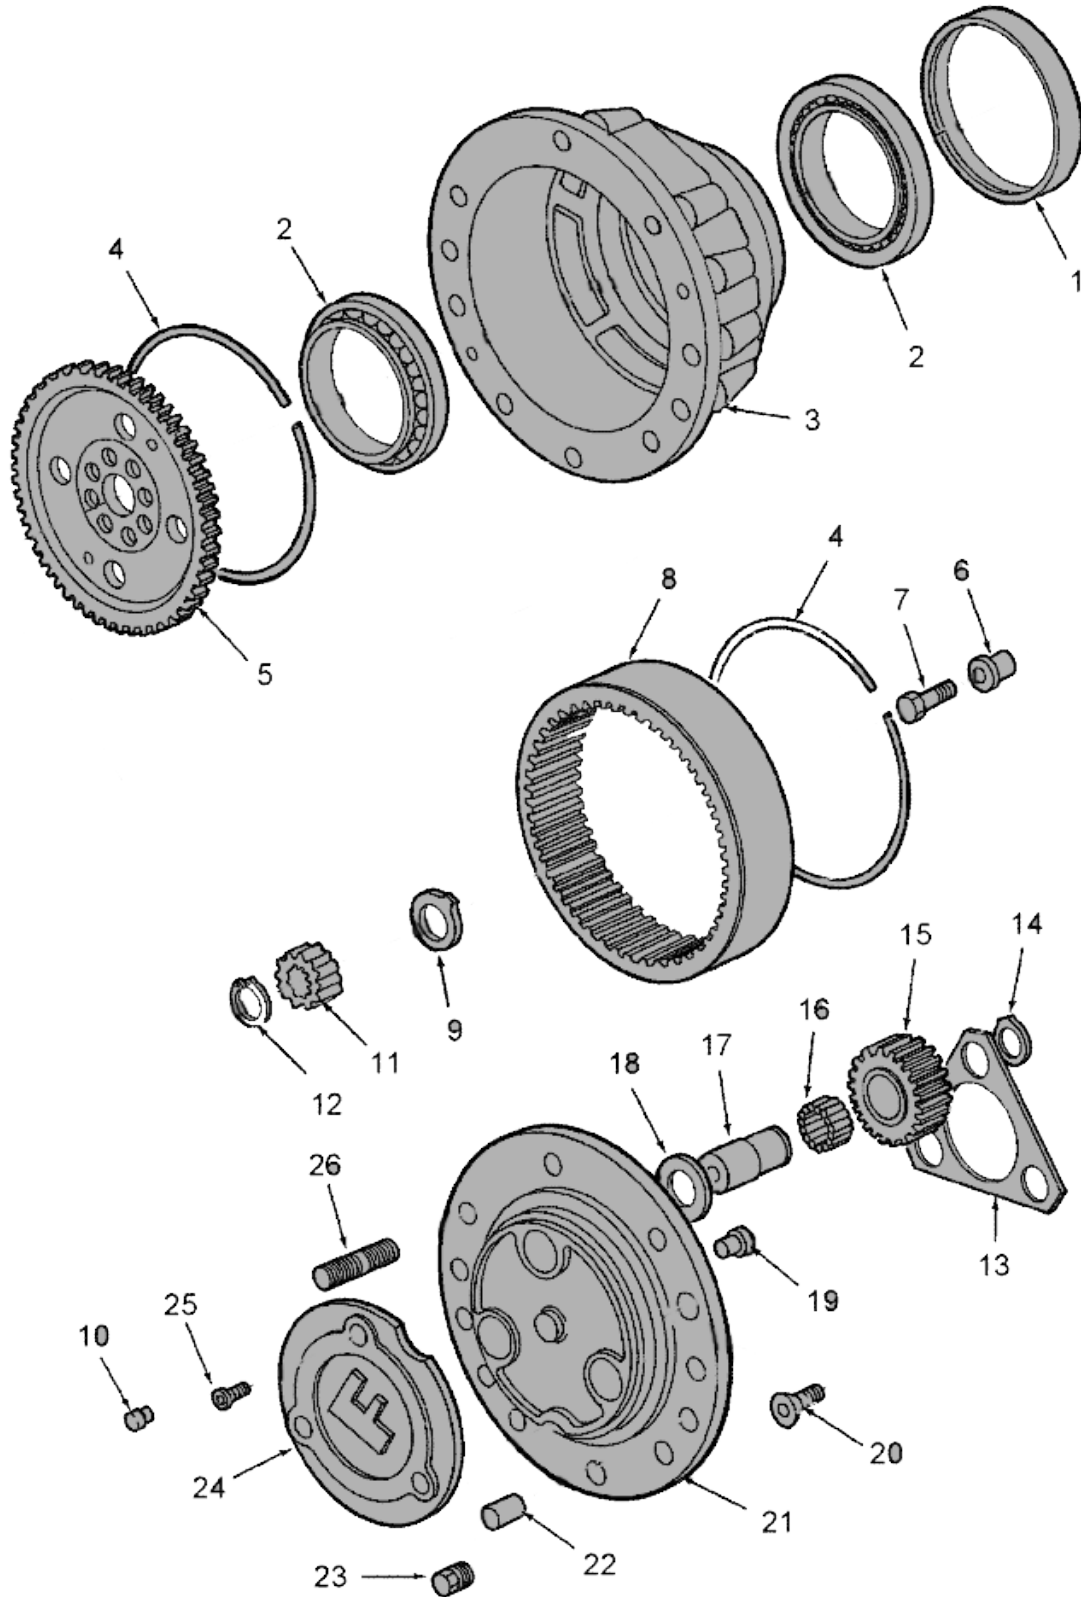

IMAGE	DESCRIPTIONS	PART NUMBER	TRACTOR MODELS
<b>8.2 FRT AXLE (4WD) - CARRARD AXLE 10 SERIES 6610/CARRARD AXLE (6)</b>			

IMAGE REF	DESCRIPTIONS	PART NUMBER	TRACTOR MODELS
<b>8.2 FRT AXLE (4WD) - CARRARD AXLE 10 SERIES 6610/CARRARD AXLE (6)</b>			
1	OIL SEAL	9968085	5110, 5610, 6410, 6610, 6810, 7610, 7710 Oil, "COMBI", 149 x 176 x 16 Start Year: 01-JUL-87
2	TAPERED BEARING	9967690	5610, 6710, 7610, 7710, 7810 Bearing, Start Year: 01-JUL-87
3	HUB	9968063	5610, 6710, 7610, 7710, 7810 Wheel, Start Year: 01-JUL-87
4	SNAP RING	CAR115691	5610, 6710, 7610, 7710, 7810 Ring, Lock, Start Year: 01-JUL-87
5	DRIVING GEAR	CAR118382	5610, 6710, 7610, 7710, 7810 Carrier, Start Year: 01-JUL-87
6	BUSHING	CAR125190	5610, 6710, 7610, 7710, 7810 D=20mm, Start Year: 01-JUL-87
	BUSHING	CAR125189	5610, 6710, 7610, 7710, 7810 D=24mm, Start Year: 01-JUL-87
7	BOLT	CAR119906	5610, 6710, 7610, 7710, 7810 Hex, CL 10.9, M14 x 1.5 x 65 Start Year: 01-JUL-87
8	GEAR	CAR115689	5610, 6710, 7610, 7710, 7810 Crown, Years: 01-JUL-87-31-JAN-90
	RING GEAR	9968069	5610, 6710, 7610, 7710, 7810 Ring, Gear, Start Year: 01-FEB-90
9	SPACER	CAR127592	5610, 6710, 7610, 7710, 7810 Start Year: 01-JUL-87
10	PLUG	CAR30059	5610, 6710, 7610, 7710, 7810 Start Year: 01-FEB-90
11	PLANETARY GEAR	9968080	5610, 6710, 7610, 7710, 7810 Gear, Planetary, Start Year: 01-JUL-87
12	SNAP RING	11067776	5610, 6710, 7610, 7710, 7810 Ring, Retaining, M29, Ext Start Year: 01-JUL-87
13	THRUST WASHER	CAR116458	5610, 6710, 7610, 7710, 7810 Washer, Thrust, Start Year: 01-JUL-87
14	CIRCLIP	9968083	5610, 6710, 7610, 7710, 7810 Start Year: 01-JUL-87