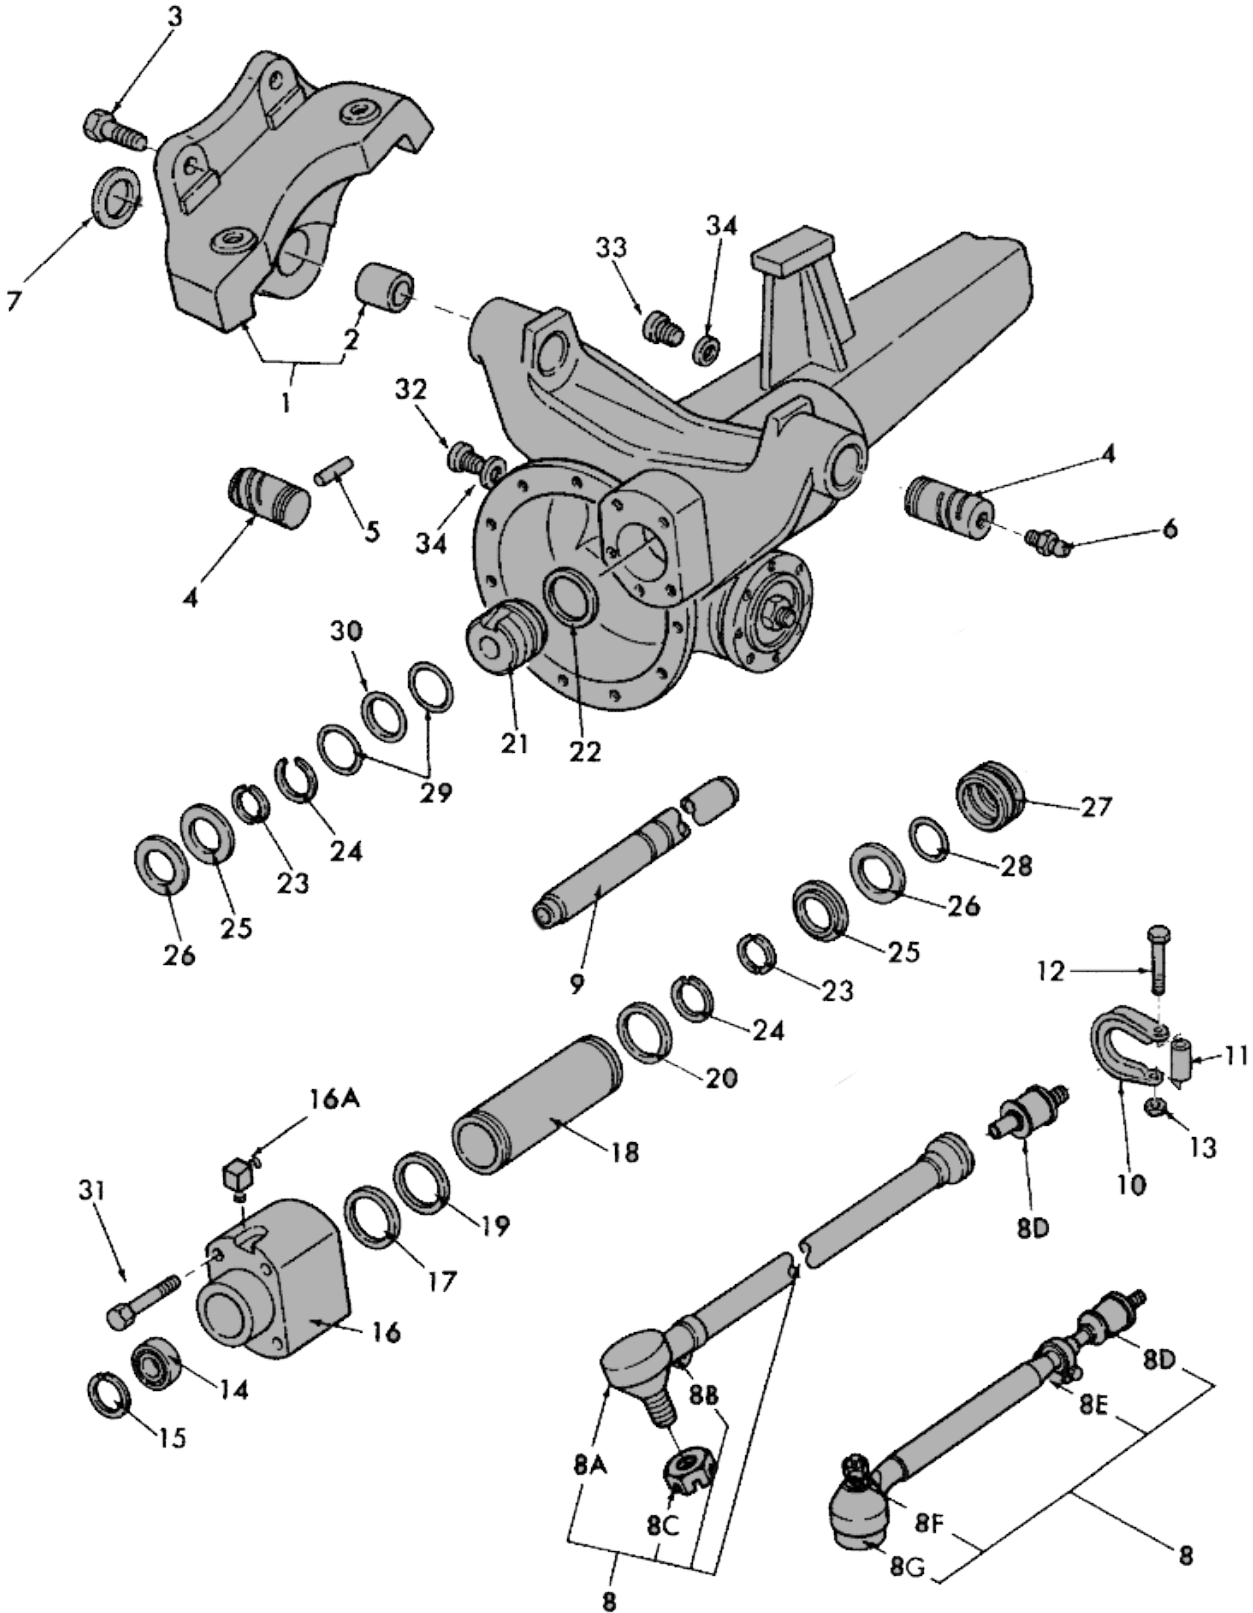

IMAGE	DESCRIPTIONS	PART NUMBER	TRACTOR MODELS
8.1 FRT AXLE (4WD) - ZF AXLE 10 SERIES 6610/ZF 325 (3)