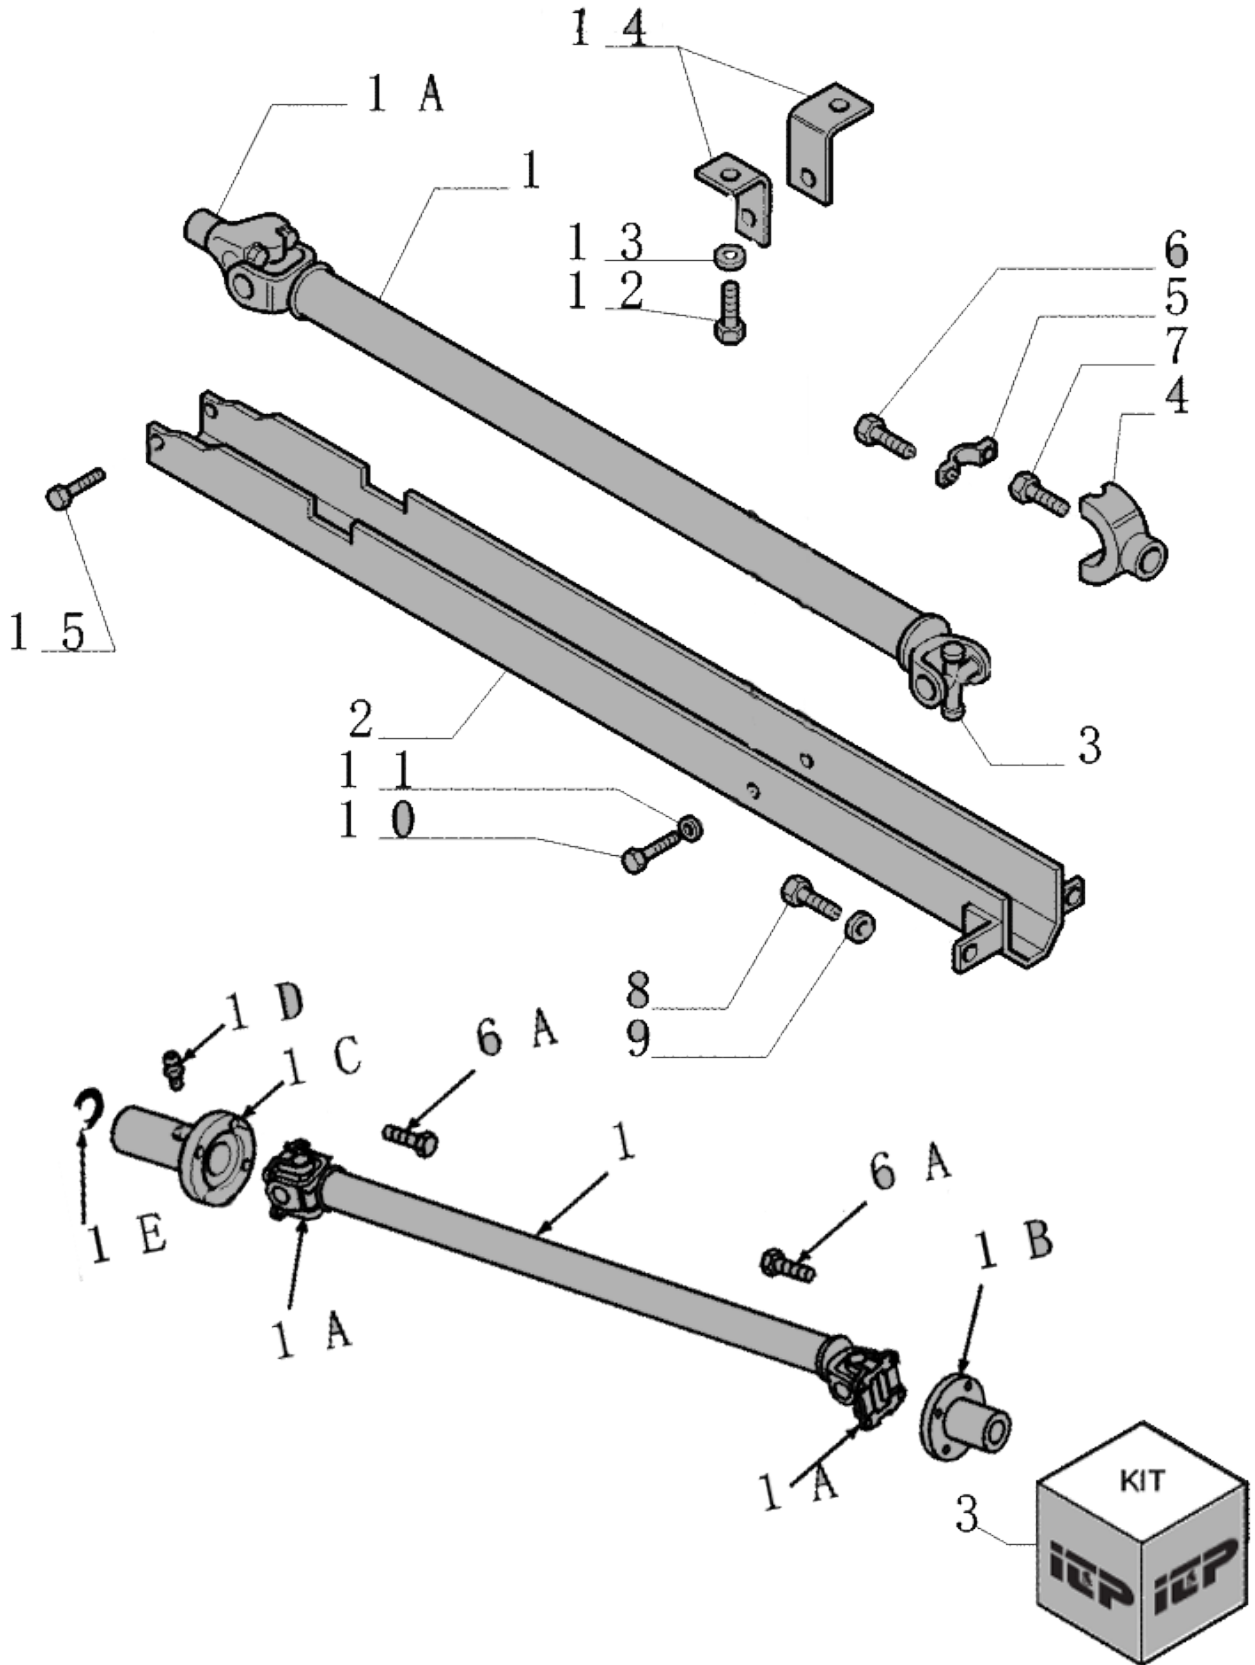

IMAGE	DESCRIPTIONS	PART NUMBER	TRACTOR MODELS
<b>8.5- FRT AXLE (4WD) - CARRARD AXLE 40 SERIES 5640 (7)</b>			

IMAGE REF	DESCRIPTIONS	PART NUMBER	TRACTOR MODELS
<b>8.5- FRT AXLE (4WD) - CARRARD AXLE 40 SERIES 5640 (7)</b>			
1	SHAFT	E9NN3A425CA	5640,6640, TS 90, TS 110, TS 120 Assy., OGNIBENG, Start Year: 01-NOV-94
	PROPELLER SHAFT	82014277	5640,6640, TS 90, TS 110, TS 120 Shaft Assy., Used W/New Holland Front Axle, Replaces #82002303, Start Year: 01-NOV-94
	PROPELLER SHAFT	82014277	5640,6640, TS 90, TS 110, TS 120 Shaft Assy., Used W/New Holland Front Axle, Start Year: 30-OCT-97
	PROPELLER SHAFT	82014319	5640,6640, TS 90, TS 110, TS 120 Shaft Assy., (Required, S. Africa) Heavy Duty, EU Only, Start Year: 30-OCT-97
1A	YOKE	82014279	5640,6640, TS 90, TS 110, TS 120 Longer Spline, Optional Part, Years: 01-NOV-94-30-SEP-97
	YOKE	82014279	5640,6640, TS 90, TS 110, TS 120 Longer Spline, Optional Part, Start Year: 30-OCT-97
	FLEXIBLE JOINT	82014320	5640,6640, TS 90, TS 110, TS 120 Yoke, (Required, S. Africa). Heavy Duty, EU Only, Start Year: 30-OCT-97
1B	UNIVERSAL JOINT	82014318	5640,6640, TS 90, TS 110, TS 120
1C	COUPLING	82014398	5640,6640, TS 90, TS 110, TS 120 Rear Coupler Assy., (Required, S. Africa). Heavy Duty, EU Only, Start Year: 30-OCT-97
1D	LUBE NIPPLE	87414	5640,6640, TS 90, TS 110, TS 120 Nipple, Lube, Straight, 1/4"-28
1E	O-RING	14463580	5640,6640, TS 90, TS 110, TS 120 1.717" ID x .139" Thk
2	SHIELD	F0NN3N298HB11B	5640,6640, TS 90, TS 110, TS 120 Years: 01-NOV-91-31-OCT-94
	SHIELD	82004201	5640,6640, TS 90, TS 110, TS 120 Used W/New Holland Front Axle, Start Year: 01-NOV-94
3	KIT	E0TZ3249A	5640,6640, TS 90, TS 110, TS 120 Joint, Start Year: 01-NOV-91
4	YOKE	E9NN4851AA	5640,6640, TS 90, TS 110, TS 120 Assy., Start Year: 01-NOV-91
5	RETAINER	86014090	5640,6640, TS 90, TS 110, TS 120 Start Year: 01-NOV-91