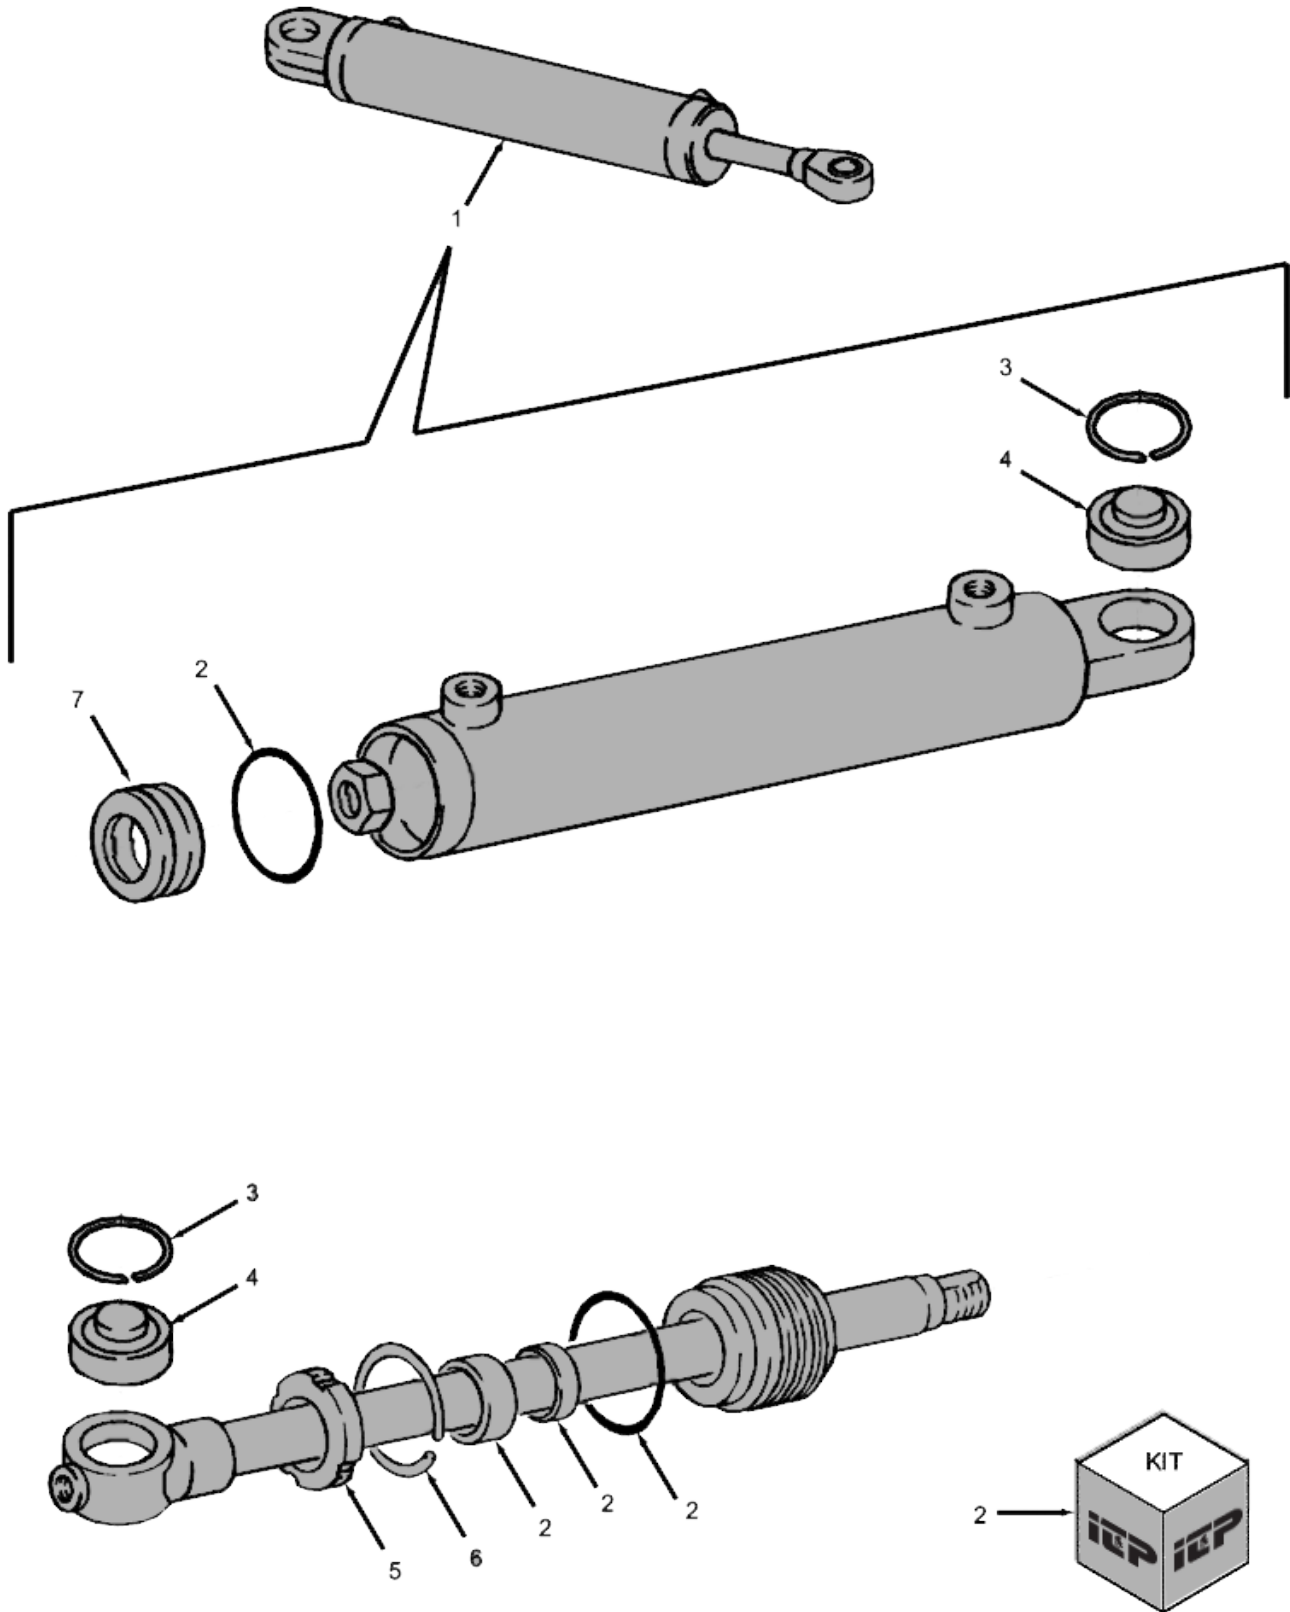

IMAGE	DESCRIPTIONS	PART NUMBER	TRACTOR MODELS
<b>8.5- FRT AXLE (4WD) - CARRARD AXLE 40 SERIES 5640 (13)</b>			

IMAGE REF	DESCRIPTIONS	PART NUMBER	TRACTOR MODELS
<b>8.5- FRT AXLE (4WD) - CARRARD AXLE 40 SERIES 5640 (13)</b>			
1	STEERING CYLINDER	5189887	5640,6640, TS 90, TS 110, TS 120 Assy., OGNIBENG, Start Year: 01-NOV-94
2	SEAL KIT	9966100	5640,6640, TS 90, TS 110, TS 120 Seal, Start Year: 01-NOV-94
3	LOCKING RING	5190903	5640,6640, TS 90, TS 110, TS 120 Ring, Lock, Start Year: 01-NOV-94
4	BUSHING	5190901	5640,6640, TS 90, TS 110, TS 120 Start Year: 01-NOV-94
5	RING NUT	9961915	5640,6640, TS 90, TS 110, TS 120 Nut, Gland, Start Year: 01-NOV-94
6	LOCKING RING	5190912	5640,6640, TS 90, TS 110, TS 120 Ring, Lock, Start Year: 01-NOV-94
7	SPOOL	5190590	5640,6640, TS 90, TS 110, TS 120 Cylinder Gland