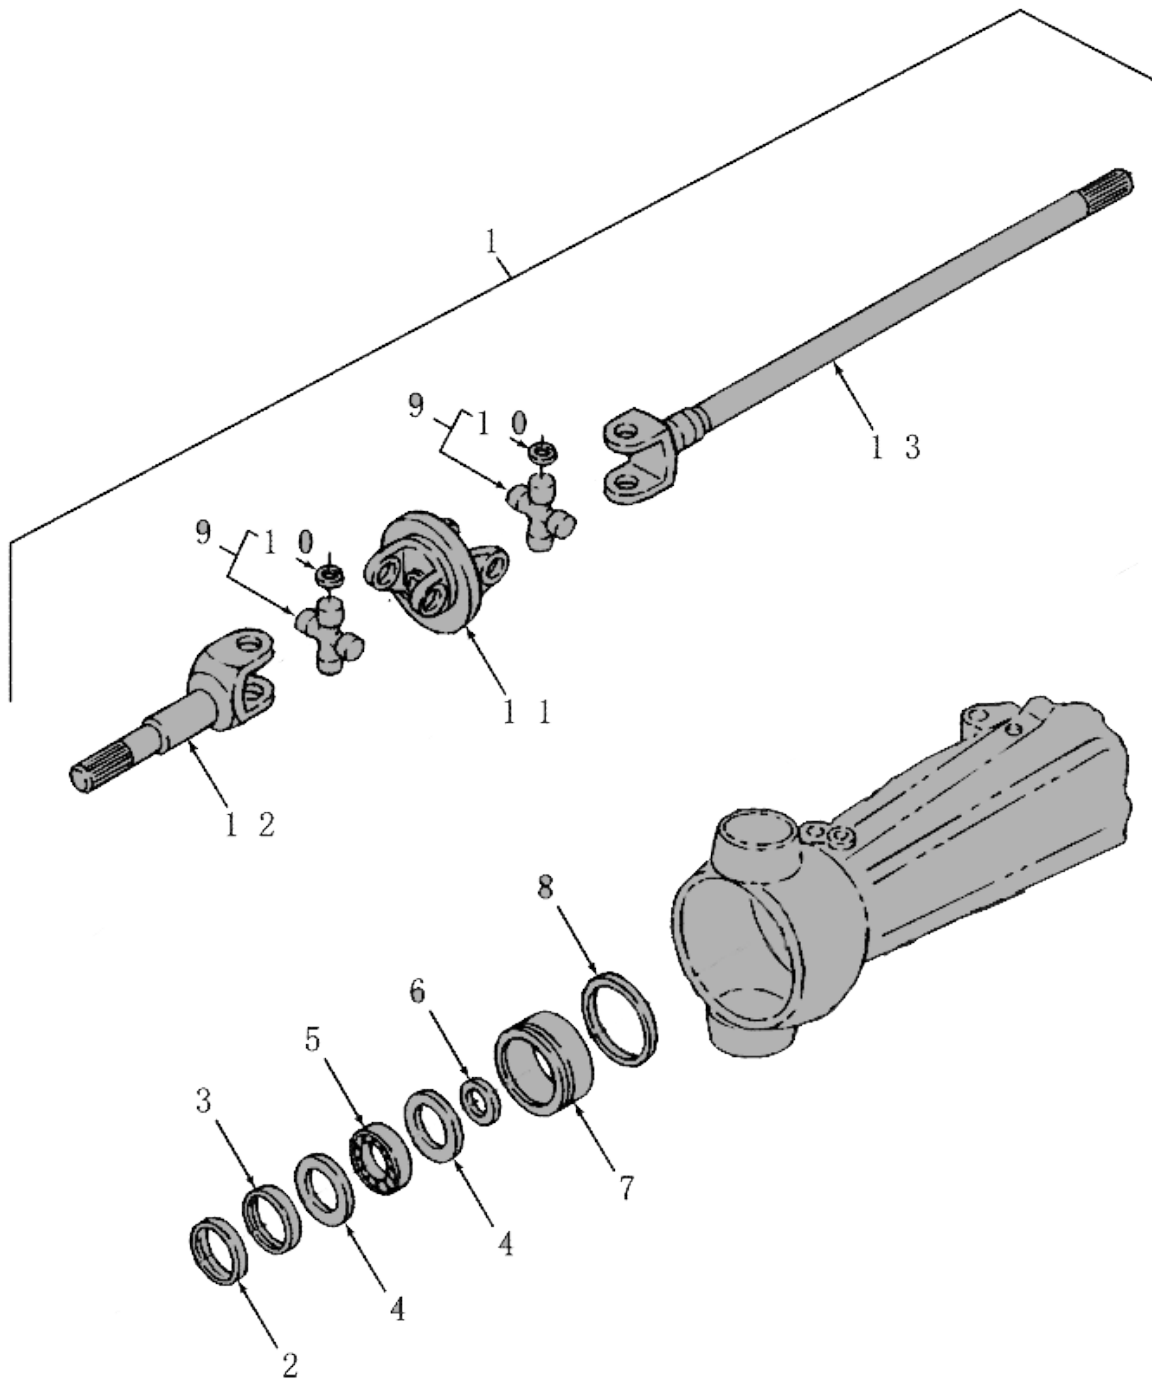

IMAGE	DESCRIPTIONS	PART NUMBER	TRACTOR MODELS
<b>8.4 FRT AXLE (4WD) - CARRARD AXLE 40 SERIES 5640 (9)</b>			

IMAGE REF	DESCRIPTIONS	PART NUMBER	TRACTOR MODELS
<b>8.4 FRT AXLE (4WD) - CARRARD AXLE 40 SERIES 5640 (9)</b>			
1	SHAFT	5164340	5640, 6640, TS 90, TS 110, TS 120 Axle Shaft Assy., LH, Start Year: 01-JAN-95
	ARTICULATED AXLE SHAFT	5164343	5640, 6640, TS 90, TS 110, TS 120 Axle Shaft Assy., RH, Start Year: 01-JAN-95
2	RETAINER	4996762	5640, 6640, TS 90, TS 110, TS 120 Disc, Spacer, Start Year: 01-JAN-95
3	SEAL	5136002	5640, 6640, TS 90, TS 110, TS 120 Start Year: 01-JAN-95
4	RING	370012	5640, 6640, TS 90, TS 110, TS 120 Snap, Int, M62, Start Year: 01-JAN-95
5	BALL BEARING	28042470	5640, 6640, TS 90, TS 110, TS 120 BEARING, BALL, Start Year: 01-JAN-95
6	SNAP RING	11068376	5640, 6640, TS 90, TS 110, TS 120 Ring, Snap, Ext, M35, Start Year: 01-JAN-95
7	BUSHING	4996755	5640, 6640, TS 90, TS 110, TS 120 Sleeve, Start Year: 01-JAN-95
8	O-RING	4966231	5640, 6640, TS 90, TS 110, TS 120 Seal, Start Year: 01-JAN-95
9	SPIDER	9967668	5640, 6640, TS 90, TS 110, TS 120 Includes: Ref. 10, Start Year: 01-JAN-95
10	LOCKING RING	9967773	5640, 6640, TS 90, TS 110, TS 120 Ring, Lock, Start Year: 01-JAN-95
11	YOKE	5191550	5640, 6640, TS 90, TS 110, TS 120 Housing, Center, Start Year: 01-JAN-95
12	SHAFT	5191549	5640, 6640, TS 90, TS 110, TS 120 Axle Shaft, 199.5mm, Start Year: 01-JAN-95
13	ARTICULATED AXLE SHAFT	9971821	5640, 6640, TS 90, TS 110, TS 120 Axle Shaft, 612.5mm, Start Year: 01-JAN-95
	ARTICULATED AXLE SHAFT	9971820	5640, 6640, TS 90, TS 110, TS 120 Shaft Assy, Articulated Axle, 674mm, Start Year: 01-JAN-95