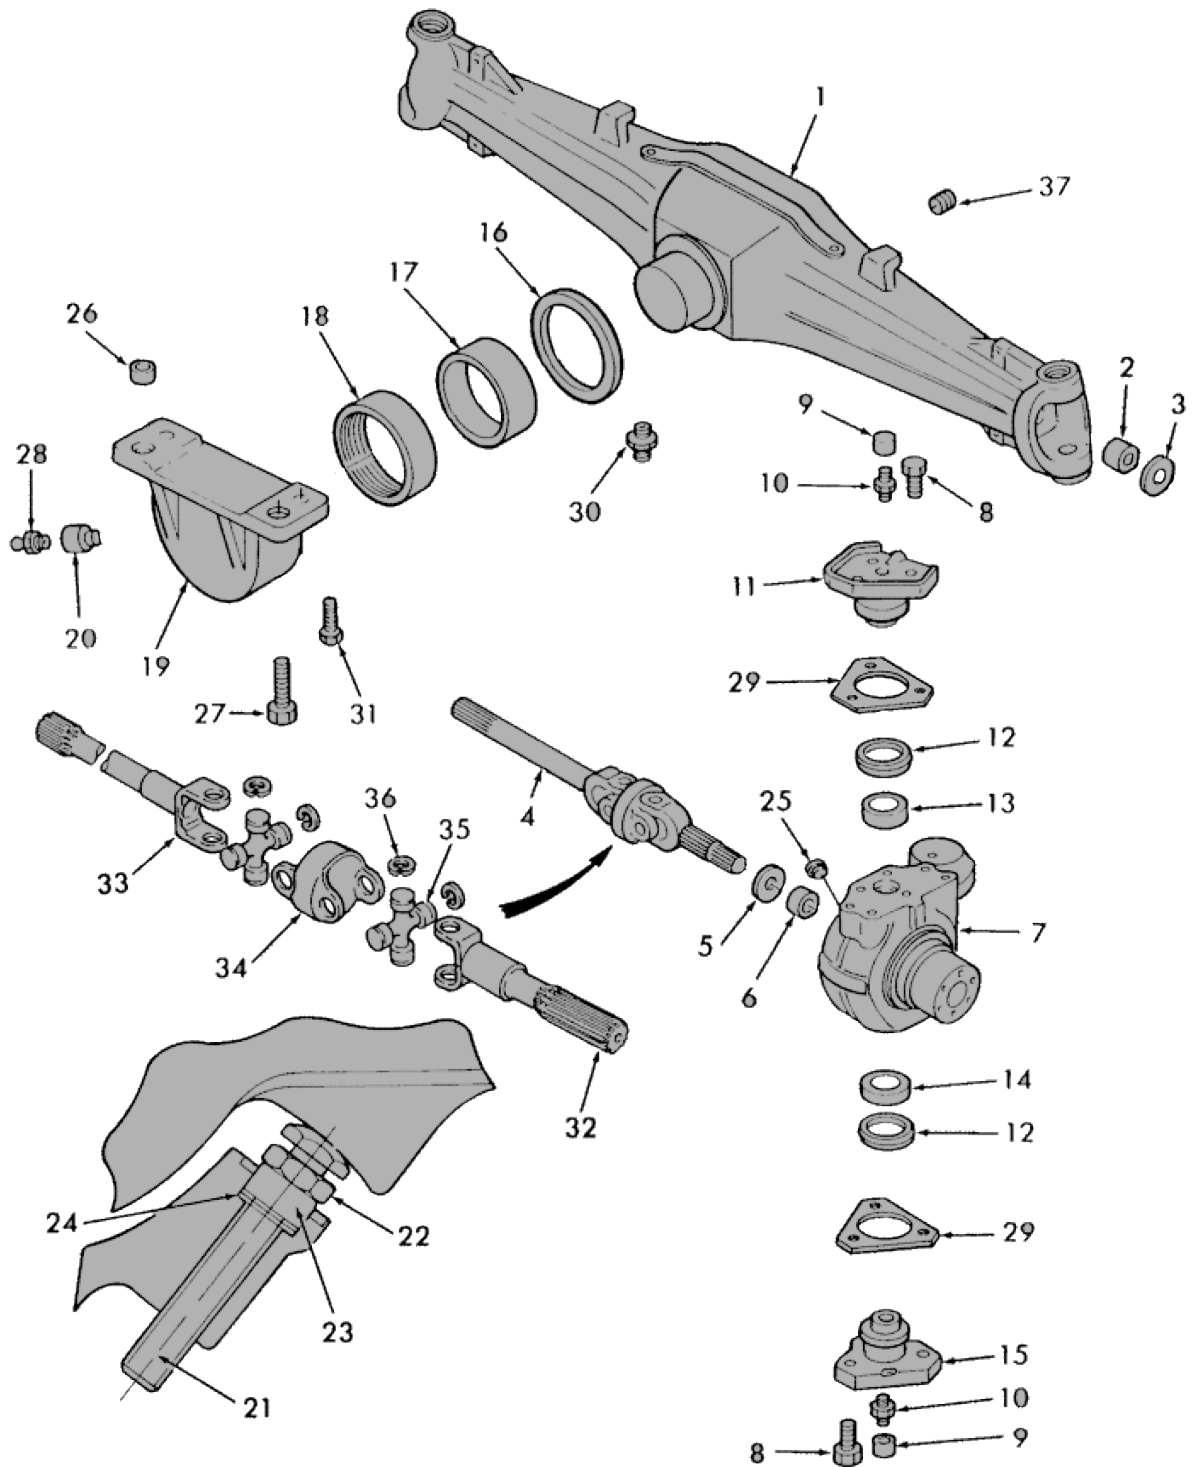

IMAGE	DESCRIPTIONS	PART NUMBER	TRACTOR MODELS
8.3 FRT AXLE (4WD) - CARRARD AXLE 40 SERIES 5640 (1)