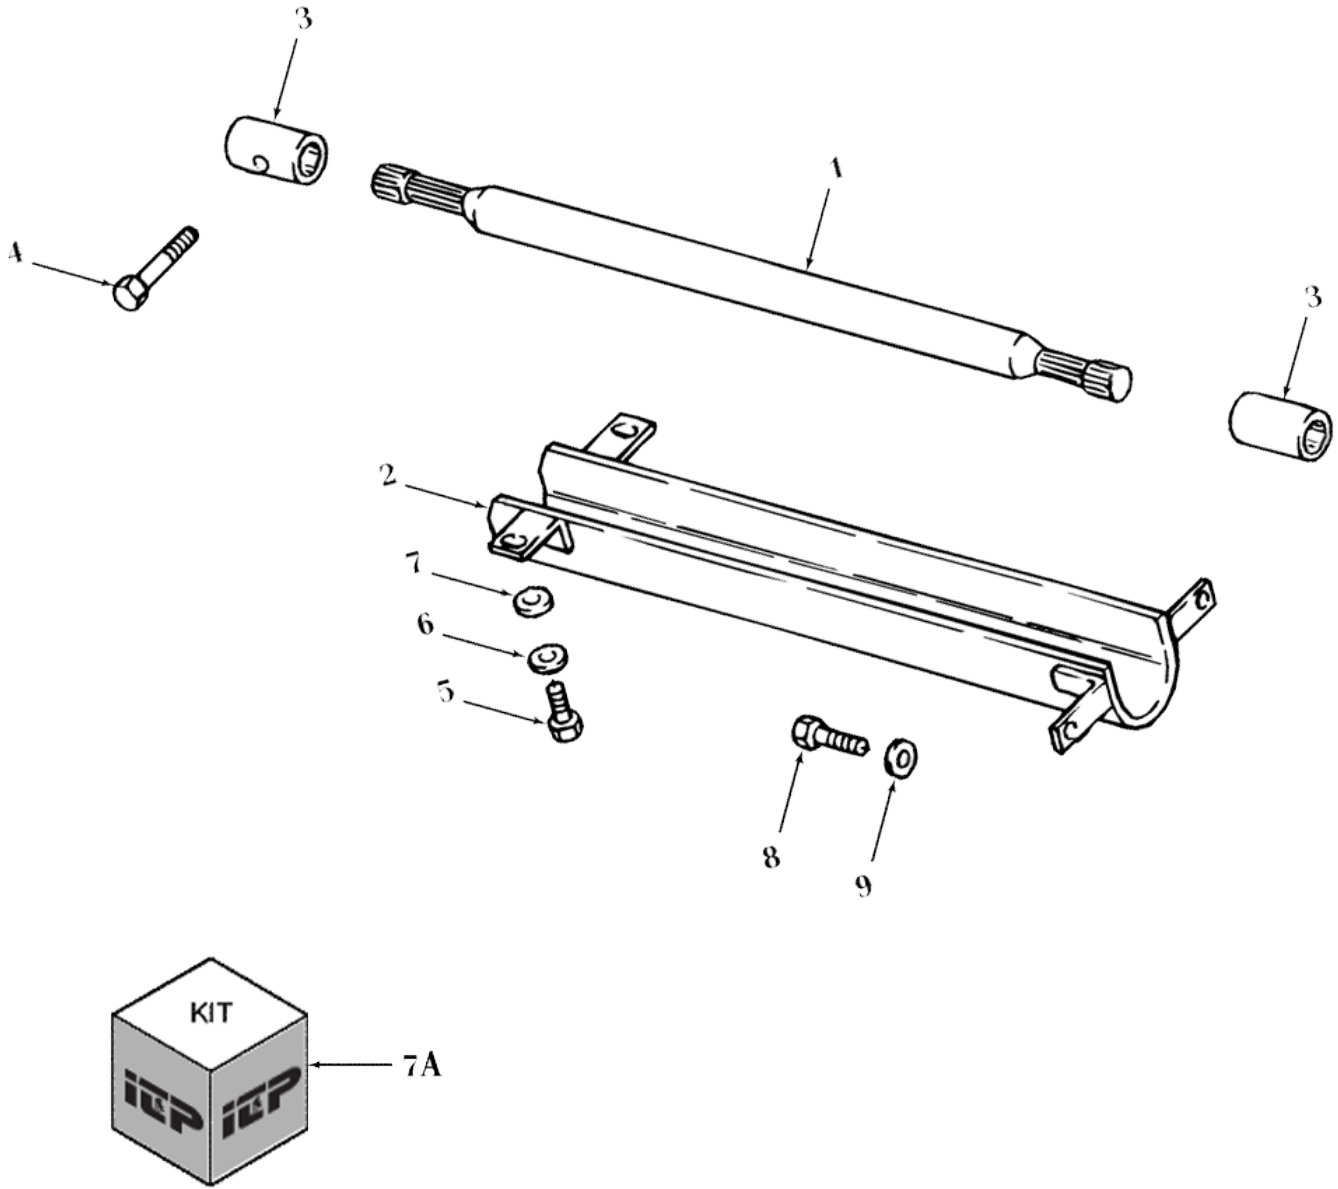

IMAGE	DESCRIPTIONS	PART NUMBER	TRACTOR MODELS
<b>8.5- FRT AXLE (4WD) - CARRARD AXLE 40 SERIES 5640 (8)</b>			

IMAGE REF	DESCRIPTIONS	PART NUMBER	TRACTOR MODELS
<b>8.5- FRT AXLE (4WD) - CARRARD AXLE 40 SERIES 5640 (7)</b>			
1	SHAFT	F0NN3A328AA	5640,6640, TS 90, TS 110, TS 120 Assy., Years: 01-NOV-91-31-OCT-94
	PROPELLER SHAFT	82020754	5640,6640, TS 90, TS 110, TS 120 Shaft Assy., W/New Holland Front Axle, Start Year: 01-NOV-94
2	SHIELD	F0NN3N298AC11B	5640,6640, TS 90, TS 110, TS 120 Years: 01-NOV-91-31-OCT-94
	SHIELD	82004200	5640,6640, TS 90, TS 110, TS 120 Used W/New Hollnd Front Axle, Start Year: 01-NOV-94
3	SPLINED COUPLING	82006339	5640,6640, TS 90, TS 110, TS 120 COUPLING, Start Year: 01-NOV-91
4	HEX SOC SCREW	9843796	5640,6640, TS 90, TS 110, TS 120 SCREW, HEX SOC, M6 x 45, CI 8.8, Start Year: 01-NOV-91
5	BOLT	88691	5640,6640, TS 90, TS 110, TS 120 Start Year: 01-NOV-91
6	WASHER	44747S36	5640,6640, TS 90, TS 110, TS 120 3/4", Start Year: 01-NOV-91
7	GROMMET	138269	5640,6640, TS 90, TS 110, TS 120 Start Year: 01-NOV-91
7A	KIT	FP593	5640,6640, TS 90, TS 110, TS 120 NHNA, Includes: Shield & Hardware, Start Year: 01-NOV-91
8	BOLT	43138	5640,6640, TS 90, TS 110, TS 120 Hex, M10 x 20, 8.8, Full Thd, Start Year: 01-NOV-91
9	WASHER	83904166	5640,6640, TS 90, TS 110, TS 120 M10.5 x 30 x 4 Thk, HDN, Start Year: 01-NOV-91