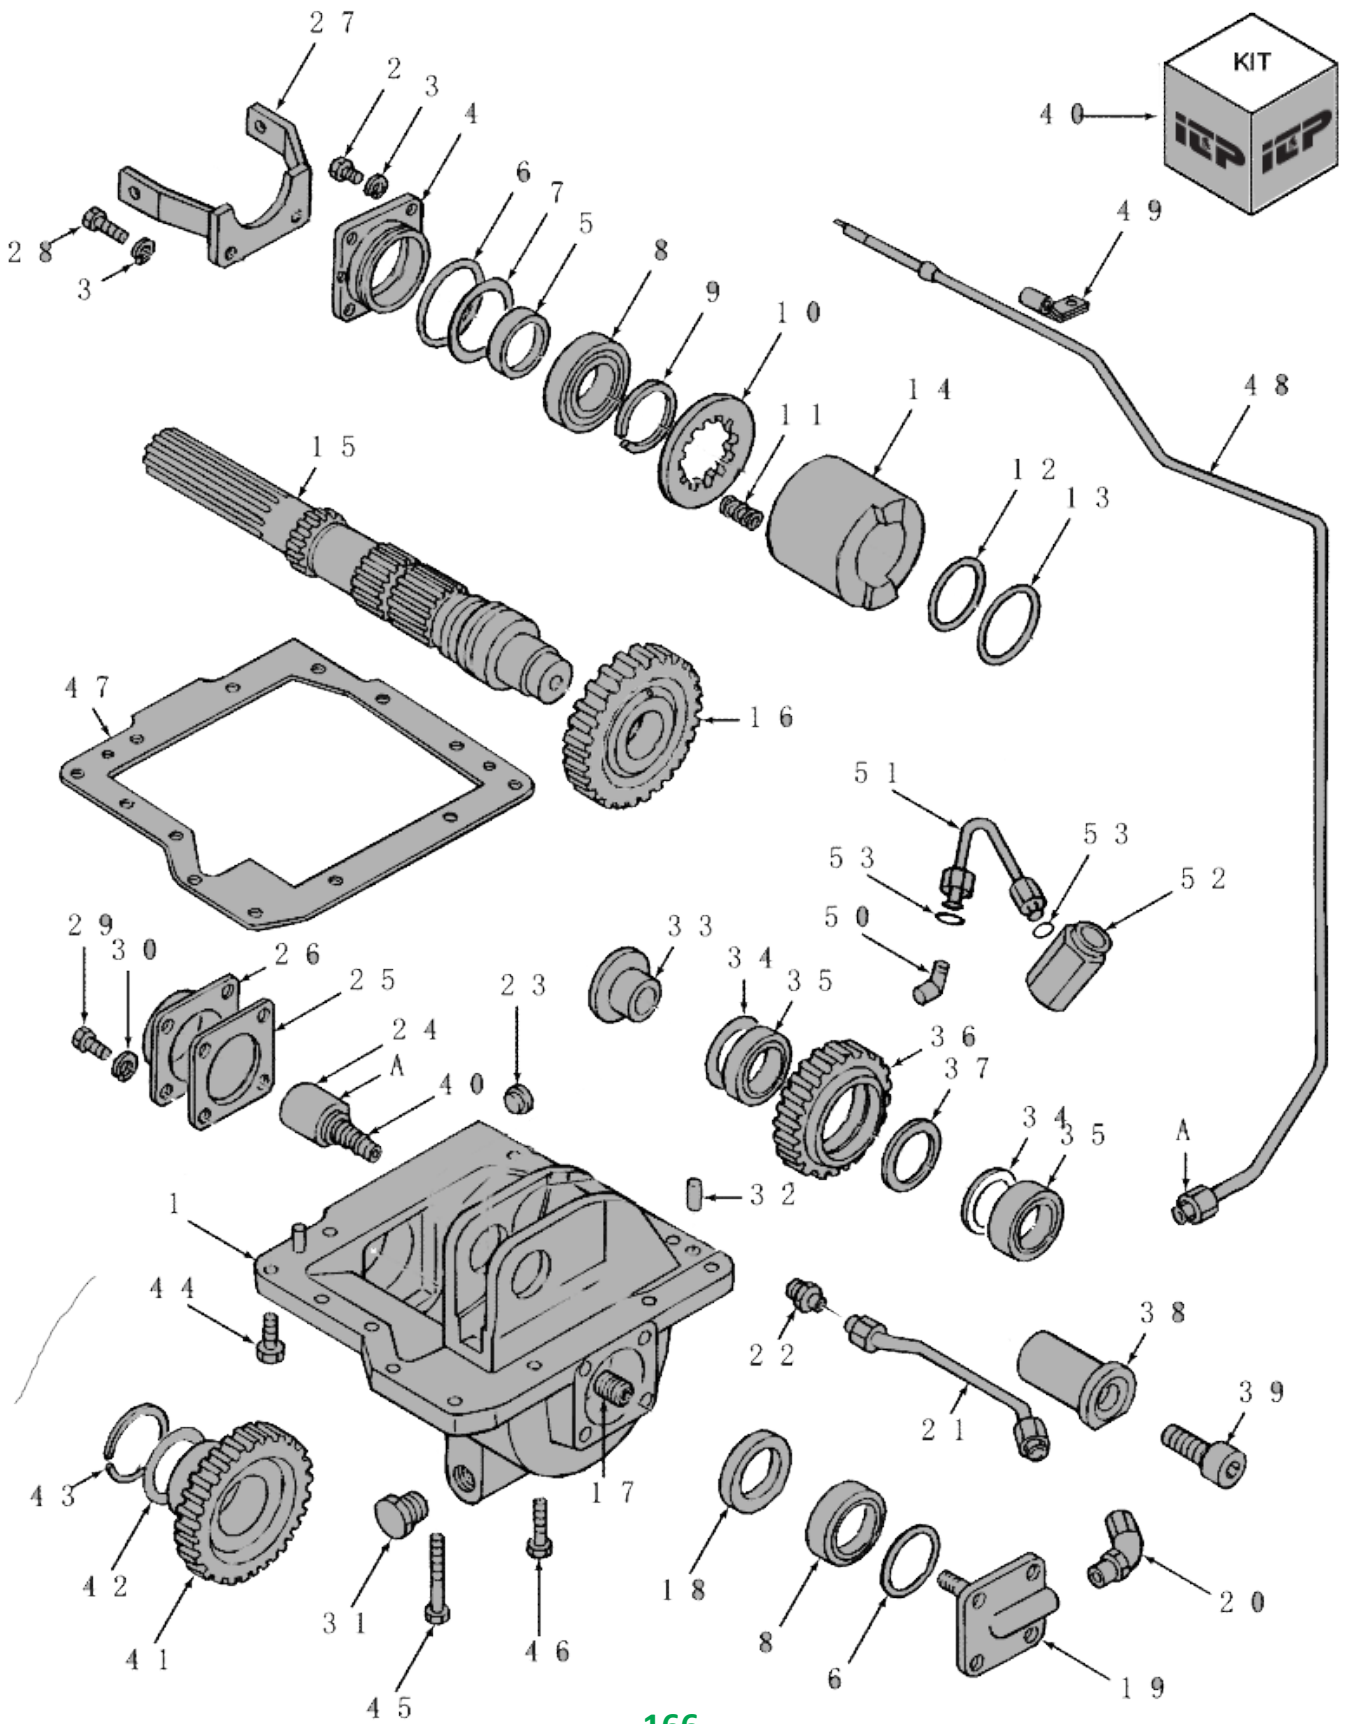

IMAGE	DESCRIPTIONS	PART NUMBER	TRACTOR MODELS

8.3 FRT AXLE (4WD) - CARRARD AXLE 40 SERIES 5640 (5)