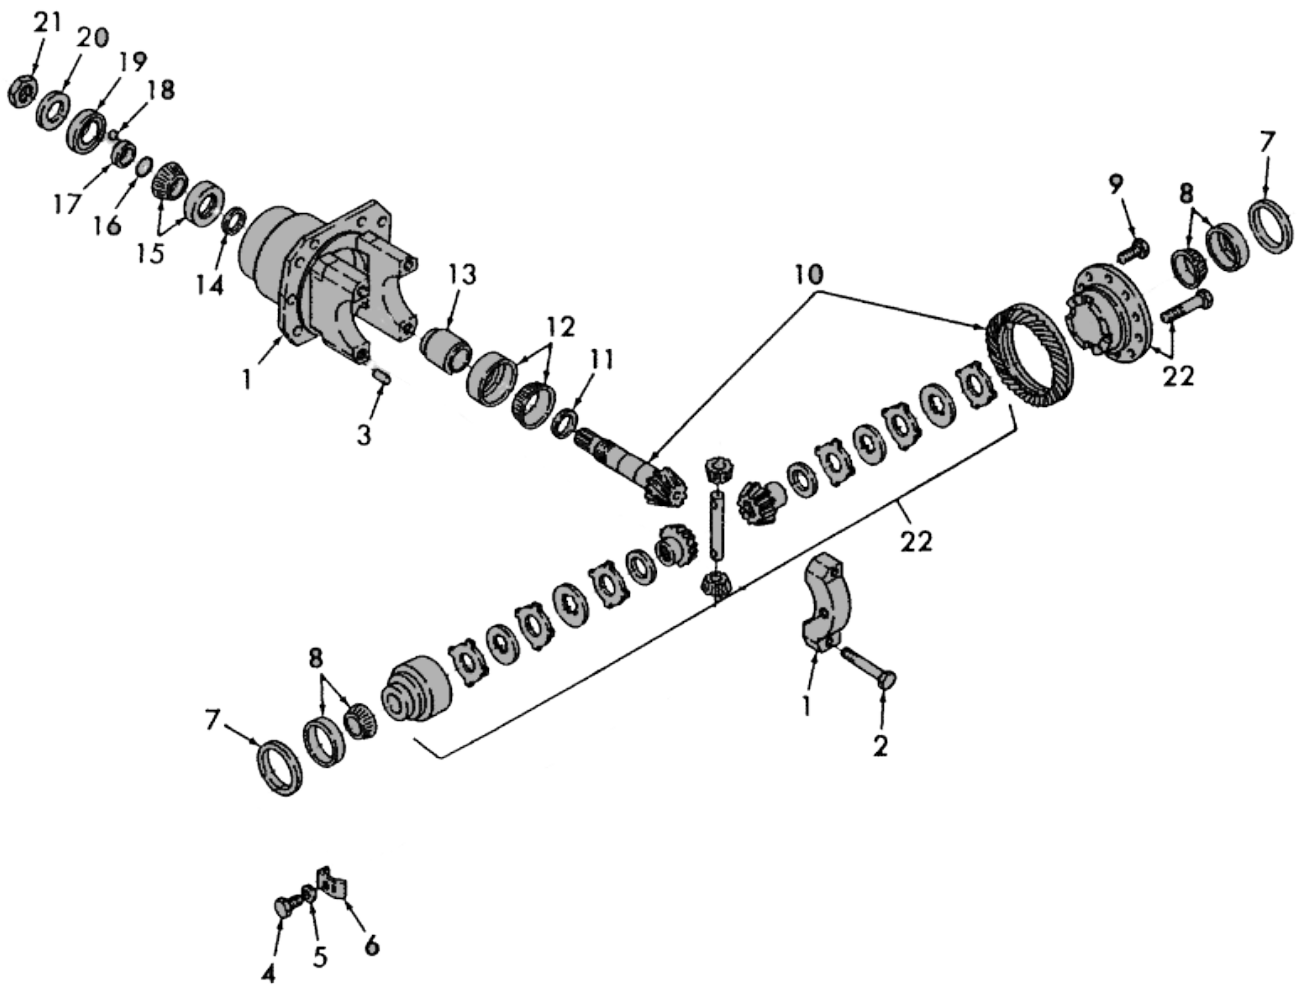

IMAGE	DESCRIPTIONS	PART NUMBER	TRACTOR MODELS
<b>8.4 FRT AXLE (4WD) - CARRARD AXLE 40 SERIES 5640 (11)</b>			

IMAGE REF	DESCRIPTIONS	PART NUMBER	TRACTOR MODELS
<b>8.4 FRT AXLE (4WD) - CARRARD AXLE 40 SERIES 5640 (11)</b>			
1	CARRIER	5153612	5640, 6640, TS 90, TS 110, TS 120 Start Year: 01-OCT-94
2	LOCK BOLT	14275331	5640, 6640, TS 90, TS 110, TS 120 Start Year: 01-OCT-94
3	PIN	4966244	5640, 6640, TS 90, TS 110, TS 120 Pin, Dowel, Start Year: 01-OCT-94
4	BOLT	15970524	5640, 6640, TS 90, TS 110, TS 120 BOLT, Hex, M10 x 1.25 x 20, 8.8, Full Thd, Start Year: 01-OCT-94
5	PLATE	562659	5640, 6640, TS 90, TS 110, TS 120 Washer, Start Year: 01-OCT-94
6	PLATE	4996751	5640, 6640, TS 90, TS 110, TS 120 Plate, Start Year: 01-OCT-94
7	RING NUT	4996750	5640, 6640, TS 90, TS 110, TS 120 Nut, Gland, Start Year: 01-OCT-94
8	BEARING ASSY	86018151	5640, 6640, TS 90, TS 110, TS 120 Bearing, Tapered Roller, Start Year: 01-OCT-94
9	LOCK BOLT	14274434	5640, 6640, TS 90, TS 110, TS 120 BOLT, Hex, M12 x 1.25 x 25, Start Year: 01-OCT-94
10	BEVEL GEAR	5164336	5640, 6640, TS 90, TS 110, TS 120 & Pinion Set, 9/33T, Start Year: 01-OCT-94
11	SHIM	5142027	5640, 6640, TS 90, TS 110, TS 120 2.5 mm Thk, Start Year: 01-OCT-94
	SHIM	5142028	5640, 6640, TS 90, TS 110, TS 120 2.6 mm Thk, Start Year: 01-OCT-94
	SHIM	5142029	5640, 6640, TS 90, TS 110, TS 120 2.7 mm Thk, Start Year: 01-OCT-94
	SHIM	5142031	5640, 6640, TS 90, TS 110, TS 120 2.9 mm Thk, Start Year: 01-OCT-94
	SHIM	5142032	5640, 6640, TS 90, TS 110, TS 120 3.0 mm Thk, Start Year: 01-OCT-94
	SHIM	5142033	5640, 6640, TS 90, TS 110, TS 120 3.1 mm Thk, Start Year: 01-OCT-94