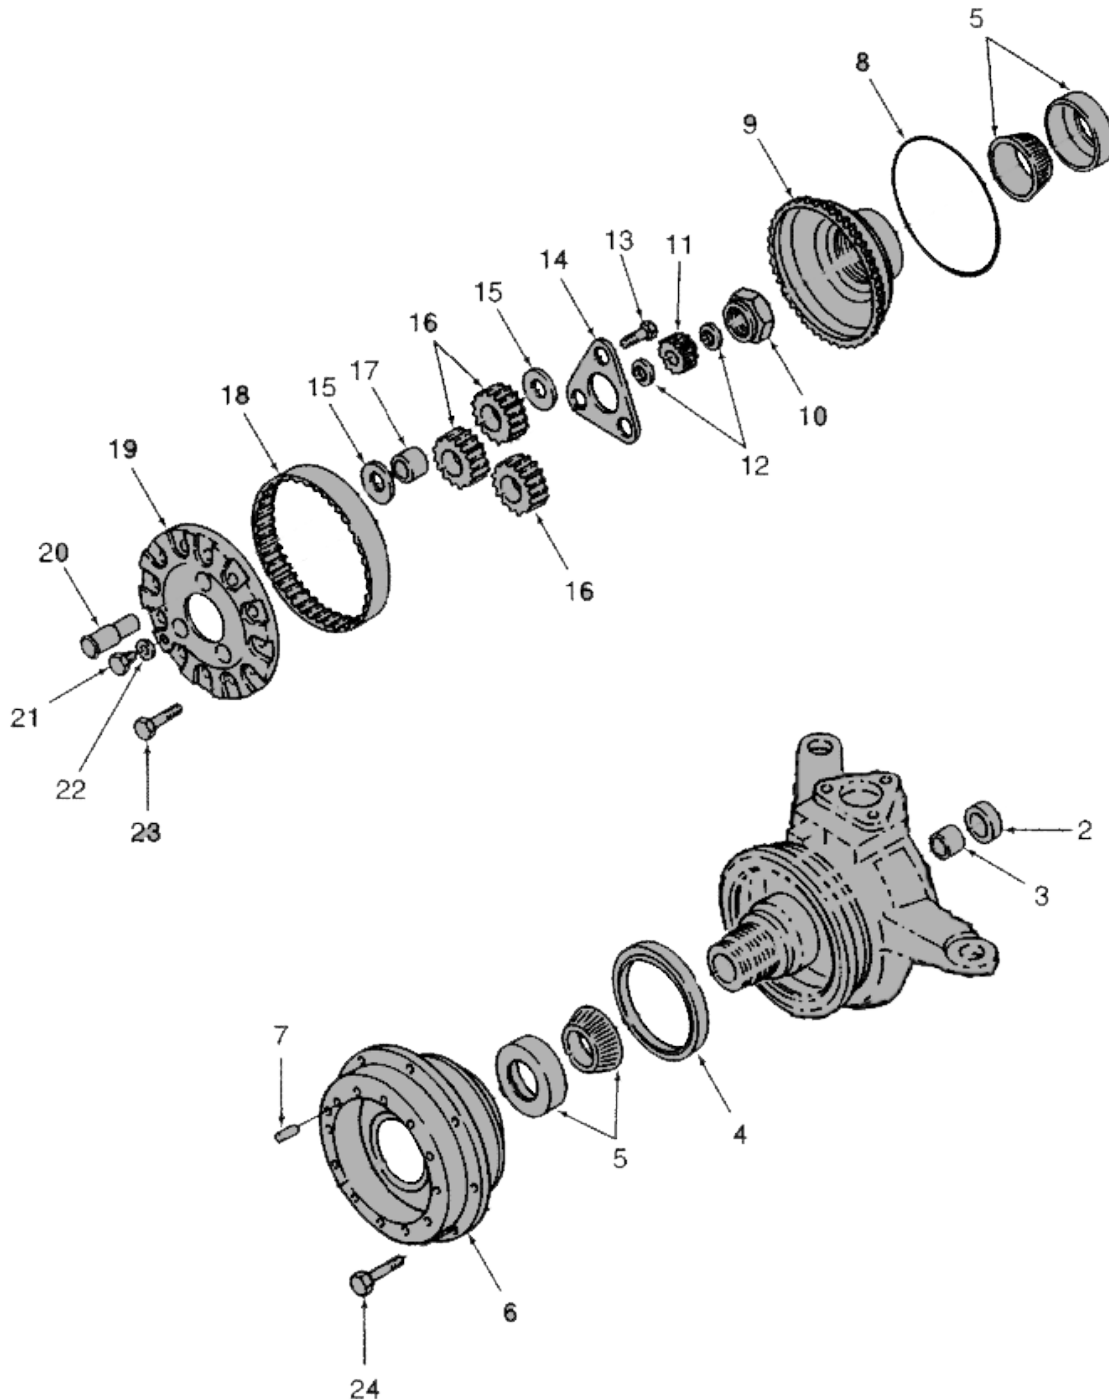

IMAGE	DESCRIPTIONS	PART NUMBER	TRACTOR MODELS
<b>8.4 FRT AXLE (4WD) - CARRARD AXLE 40 SERIES 5640 (12)</b>			

IMAGE REF	DESCRIPTIONS	PART NUMBER	TRACTOR MODELS
<b>8.4 FRT AXLE (4WD) - CARRARD AXLE 40 SERIES 5640 (12)</b>			
1	KNUCKLE	5171553	5640, 6640, TS 90, TS 110, TS 120 Spindle, RH, See Fig. 3E2, Start Year: 01-OCT-94
	KNUCKLE	5171552	5640, 6640, TS 90, TS 110, TS 120 Spindle, LH, See Fig. 3E2, Start Year: 01-OCT-94
2	SEAL	5133799	5640, 6640, TS 90, TS 110, TS 120 42x62x17, Start Year: 01-OCT-94
3	BUSHING	5104199	5640, 6640, TS 90, TS 110, TS 120 42 x 46 x 28, Start Year: 01-OCT-94
4	SEAL	5177708	5640, 6640, TS 90, TS 110, TS 120 Oil, 165x190x15.5, Start Year: 01-OCT-94
5	BEARING ASSY	5136951	5640, 6640, TS 90, TS 110, TS 120 95 x 135 x 20, Start Year: 01-OCT-94
6	HUB	5151461	5640, 6640, TS 90, TS 110, TS 120 Start Year: 01-OCT-94
7	DOWEL	4985063	5640, 6640, TS 90, TS 110, TS 120 Pin, Dowel, Start Year: 01-OCT-94
8	LOCKING RING	5151438	5640, 6640, TS 90, TS 110, TS 120 Ring, Retainer, Start Year: 01-OCT-94
9	GEAR	5151440	5640, 6640, TS 90, TS 110, TS 120 Start Year: 01-OCT-94
10	NUT	5142020	5640, 6640, TS 90, TS 110, TS 120 Gland, Start Year: 01-OCT-94
11	SUN GEAR	5145501	5640, 6640, TS 90, TS 110, TS 120 Gear, 16T, Start Year: 01-OCT-94
12	SNAP RING	5140018	5640, 6640, TS 90, TS 110, TS 120 Ring, Retaining, Start Year: 01-OCT-94
13	LOCK BOLT	14274434	5640, 6640, TS 90, TS 110, TS 120 BOLT, Hex, M12 x 1.25 x 25, Start Year: 01-OCT-94
14	LOCKING RING	5152324	5640, 6640, TS 90, TS 110, TS 120 Circlip, Start Year: 01-OCT-94
15	THRUST WASHER	5145499	5640, 6640, TS 90, TS 110, TS 120 Washer, Thrust, Start Year: 01-OCT-94