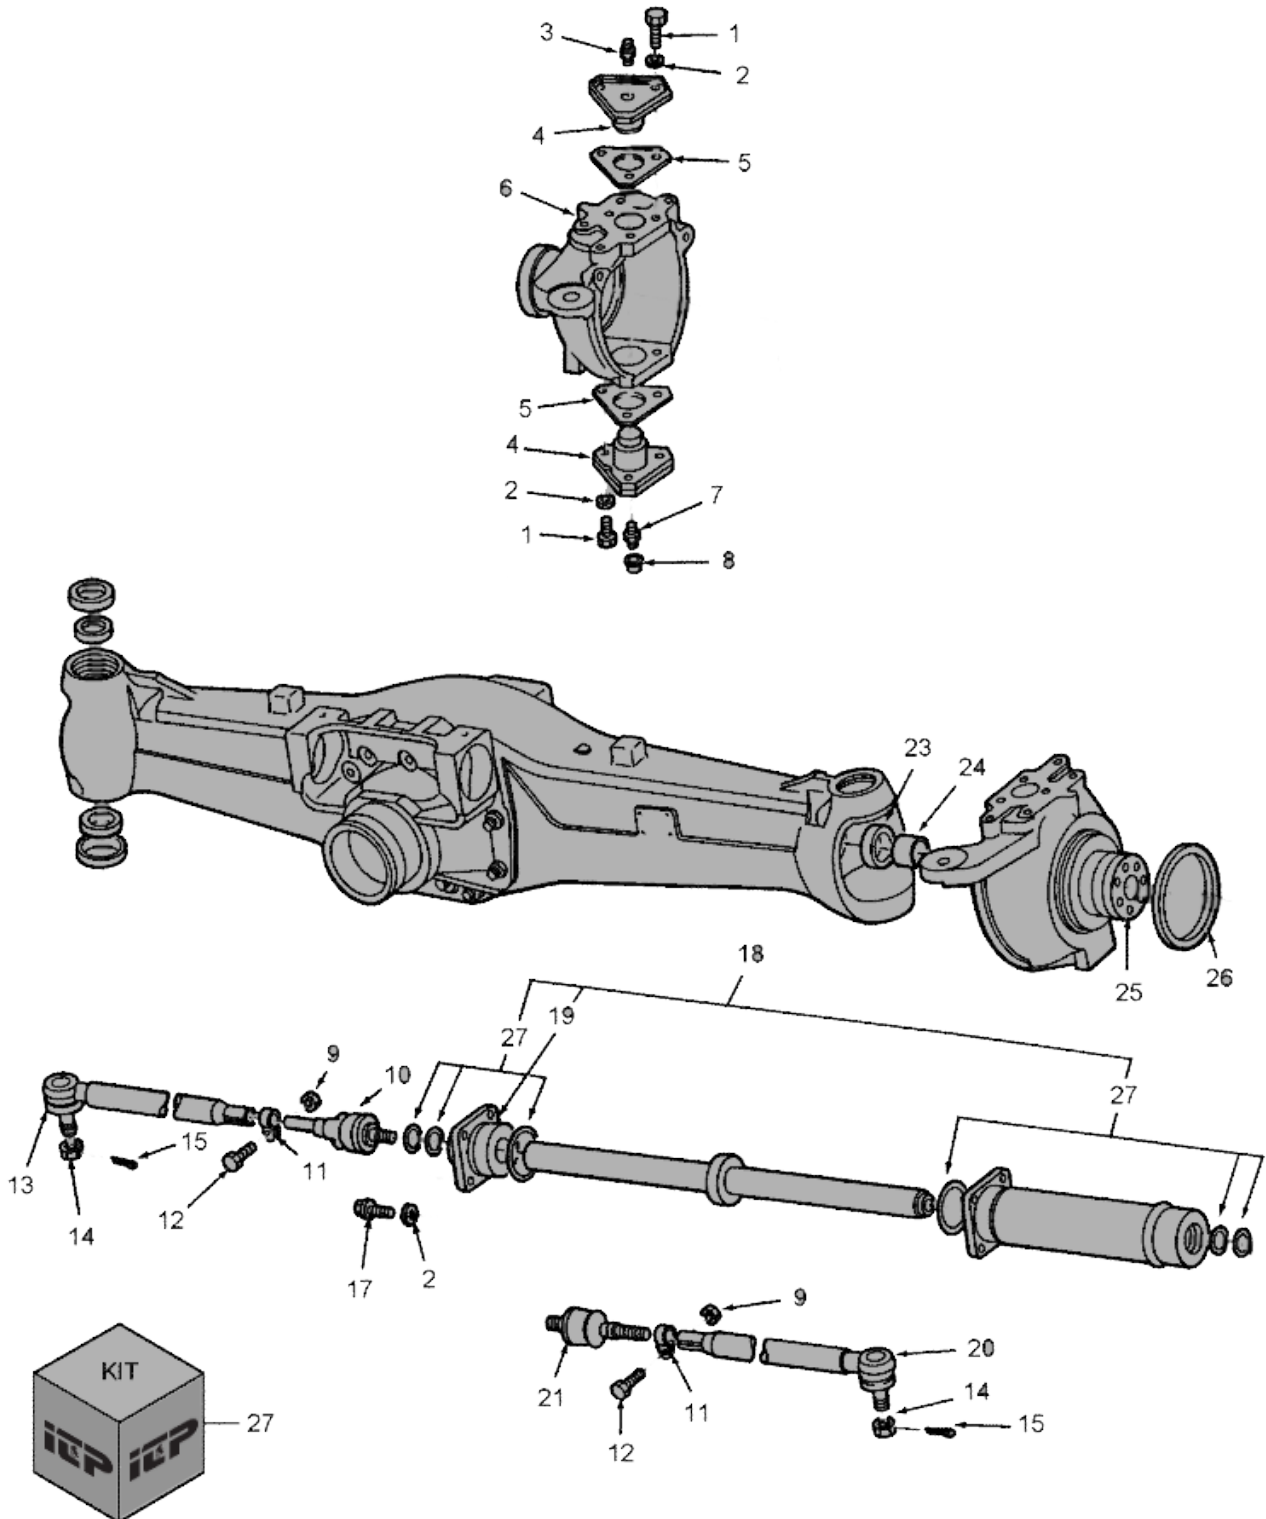

IMAGE	DESCRIPTIONS	PART NUMBER	TRACTOR MODELS
<b>8.2 FRT AXLE (4WD) - CARRARD AXLE 10 SERIES 6610/CARRARD AXLE (2)</b>			

IMAGE REF	DESCRIPTIONS	PART NUMBER	TRACTOR MODELS
<b>8.2 FRT AXLE (4WD) - CARRARD AXLE 10 SERIES 6610/CARRARD AXLE (2)</b>			
1	BOLT	9706687	5610, 6710, 7610, 7710, 7810 Start Year: 01-FEB-87
2	LOCK WASHER	412123	5610, 6710, 7610, 7710, 7810 WASHER, LOCK, M12 x 21 x 2.6 Thk Start Year: 01-FEB-87
3	NIPPLE, LUBE	323787	5610, 6710, 7610, 7710, 7810 Fitting, Grease, M6 x 1, 45° Start Year: 01-FEB-87
4	PIN	CAR115729	5610, 6710, 7610, 7710, 7810 King, Start Year: 01-FEB-87
5	SHIM	CAR115733	5610, 6710, 7610, 7710, 7810 0.10mm, Start Year: 01-FEB-87
	SHIM	CAR115734	5610, 6710, 7610, 7710, 7810 0.19mm, Start Year: 01-FEB-87
	SHIM	CAR115735	5610, 6710, 7610, 7710, 7810 0.35mm, Start Year: 01-FEB-87
6	STEERING KNUCKLE	CAR1203271	5610, 6710, 7610, 7710, 7810 Housing, Swivel, LH, Start Year: 01-FEB-87
7	LUBE NIPPLE	321204	5610, 6710, 7610, 7710, 7810 Fitting, Grease, M6 x 1 Start Year: 01-FEB-87
8	PLASTIC PLUG	CAR30750	5610, 6710, 7610, 7710, 7810 Plug, Plastic, Start Year: 01-FEB-87
9	NUT	CAR49003	5610, 6710, 7610, 7710, 7810 Start Year: 01-FEB-87
10	BALL JOINT	CAR49006	5610, 6710, 7610, 7710, 7810 Joint, Ball, LH Thread, 20mm Thread x 176mm L, Start Year: 01-FEB-87
11	PIN	CAR49002	5610, 6710, 7610, 7710, 7810 Clamp, Start Year: 01-FEB-87
12	BOLT	CAR49004	5610, 6710, 7610, 7710, 7810 Start Year: 01-FEB-87
13	BALL JOINT	CAR49007	5610, 6710, 7610, 7710, 7810 Joint, Ball, LH Thread Start Year: 01-FEB-87
14	NUT	CAR22358	5610, 6710, 7610, 7710, 7810 Years: 01-FEB-87-30-SEP-91