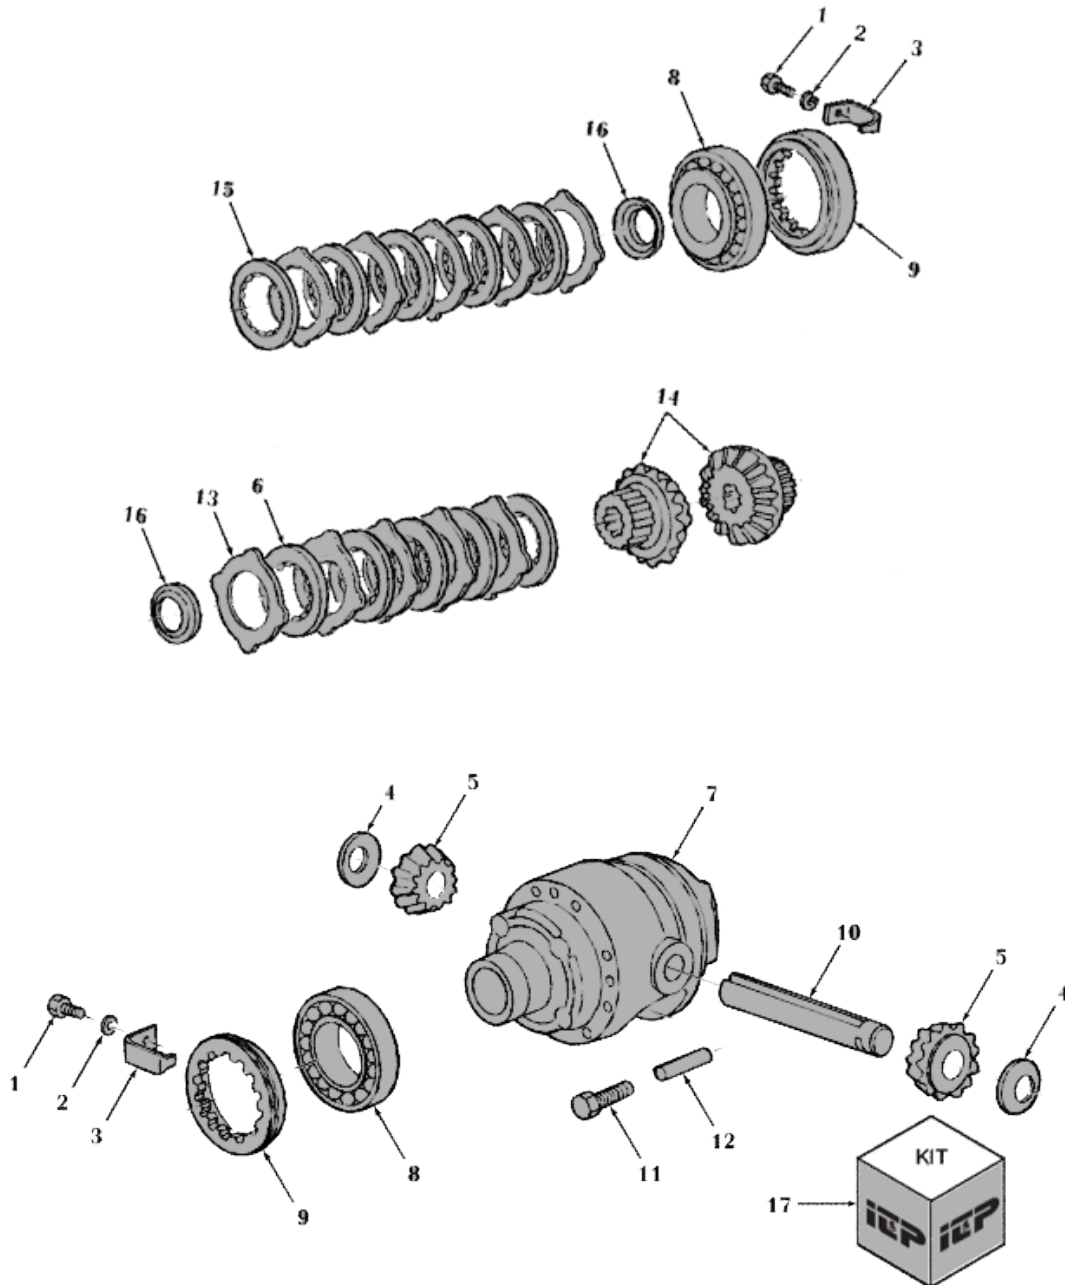

IMAGE	DESCRIPTIONS	PART NUMBER	TRACTOR MODELS
8.3 FRT AXLE (4WD) - CARRARD AXLE 40 SERIES 5640 (3)