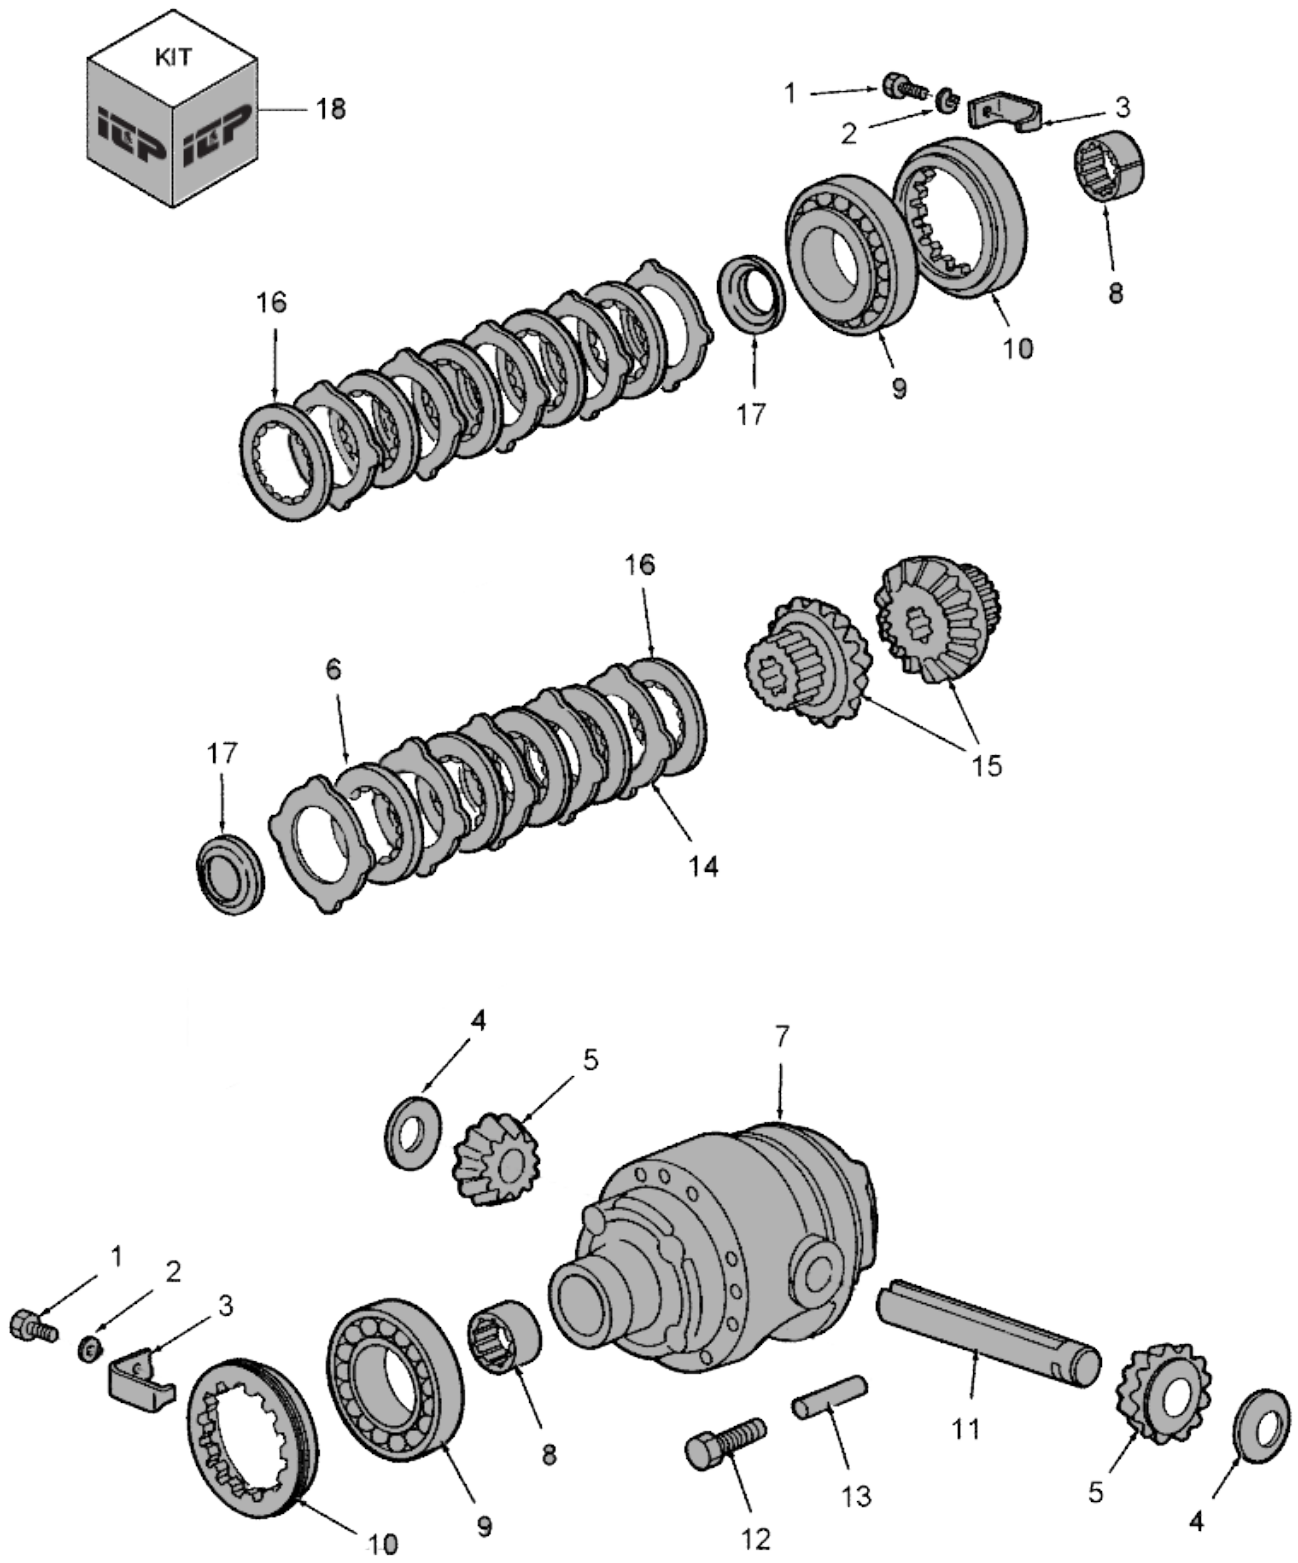

IMAGE	DESCRIPTIONS	PART NUMBER	TRACTOR MODELS
<b>8.2 FRT AXLE (4WD) - CARRARD AXLE 10 SERIES 6610/CARRARD AXLE (4)</b>			

IMAGE REF	DESCRIPTIONS	PART NUMBER	TRACTOR MODELS
<b>8.2 FRT AXLE (4WD) - CARRARD AXLE 10 SERIES 6610/CARRARD AXLE (4)</b>			
1	BOLT	86977726	5110, 5610, 6410, 6610, 6810, 7610, 7710 BOLT, Hex, M6 x 12, 8.8 Start Year: 01-FEB-87
2	LOCK WASHER	86517328	5610, 6710, 7610, 7710, 7810 Washer, Lock, M6, Start Year: 01-FEB-87
3	LOCKING PLATE	CAR107778	5610, 6710, 7610, 7710, 7810 Plate, Locking, Start Year: 01-FEB-87
4	THRUST WASHER	9966352	5610, 6710, 7610, 7710, 7810 Washer, Thrust, Start Year: 01-FEB-87
5	GEAR	CAR120786	5610, 6710, 7610, 7710, 7810 Start Year: 01-FEB-87
6	CLUTCH PLATE	CAR110644	5610, 6710, 7610, 7710, 7810 Plate, Driven, Start Year: 01-FEB-87
7	DIFFERENTIAL ASSY	9968055	5610, 6710, 7610, 7710, 7810 Box, Differential, Two Piece Assy., Start Year: 01-FEB-87
8	BUSHING	CAR108201	5610, 6710, 7610, 7710, 7810 Start Year: 01-FEB-87
9	BEARING ASSY	26799980	5610, 6710, 7610, 7710, 7810 Bearing, 3 x 210, Start Year: 01-FEB-87
10	RING NUT	9967741	5610, 6710, 7610, 7710, 7810 Nut, Ring, Start Year: 01-FEB-87
11	PIN	CAR115731	5610, 6710, 7610, 7710, 7810 Start Year: 01-FEB-87
12	BOLT	9515003	5610, 6710, 7610, 7710, 7810 Cap, HH, CL 10.9, M10 x 1.5 x 30, 1 Piece Carrier, Start Year: 01-FEB-87
	BOLT	CAR125552	5610, 6710, 7610, 7710, 7810 Two Piece Carrier, Start Year: 01-FEB-87
13	ROLL PIN	9966356	5610, 6710, 7610, 7710, 7810 Pin, Start Year: 01-FEB-87
14	CLUTCH DRIVING PLATE	CAR110643	5610, 6710, 7610, 7710, 7810 Plate, Drive, Start Year: 01-FEB-87
15	PINION	CAR125991	5610, 6710, 7610, 7710, 7810 Start Year: 01-FEB-87